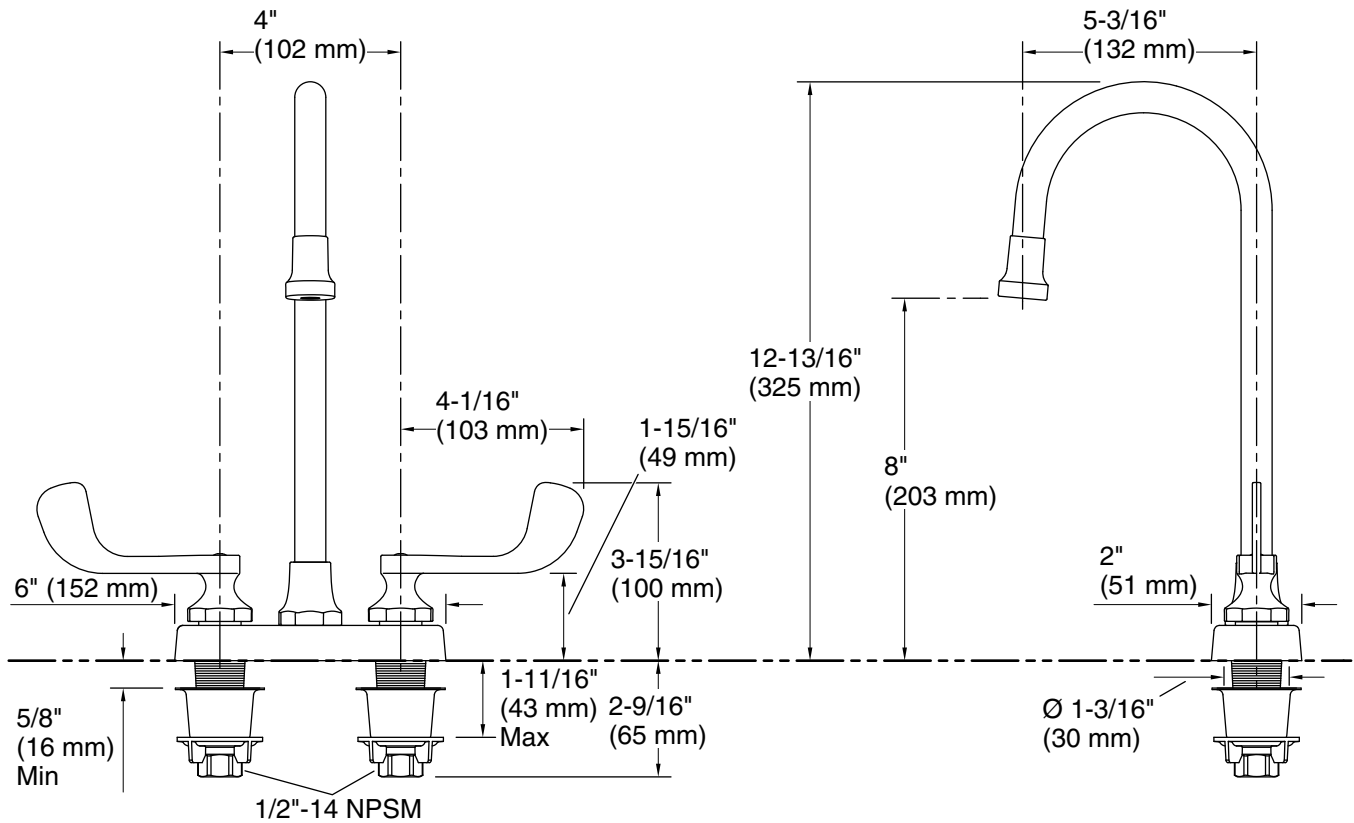

Technical Information

All product dimensions are nominal.

Faucet flow rate: 1 gal/min (3.8 l/min)

Spout:

Spout reach: 5-3/16" (132 mm)

Notes

Install this product according to the installation instructions.

ADA, OBC, CSA B651 compliant when installed to the specific requirements of these regulations.