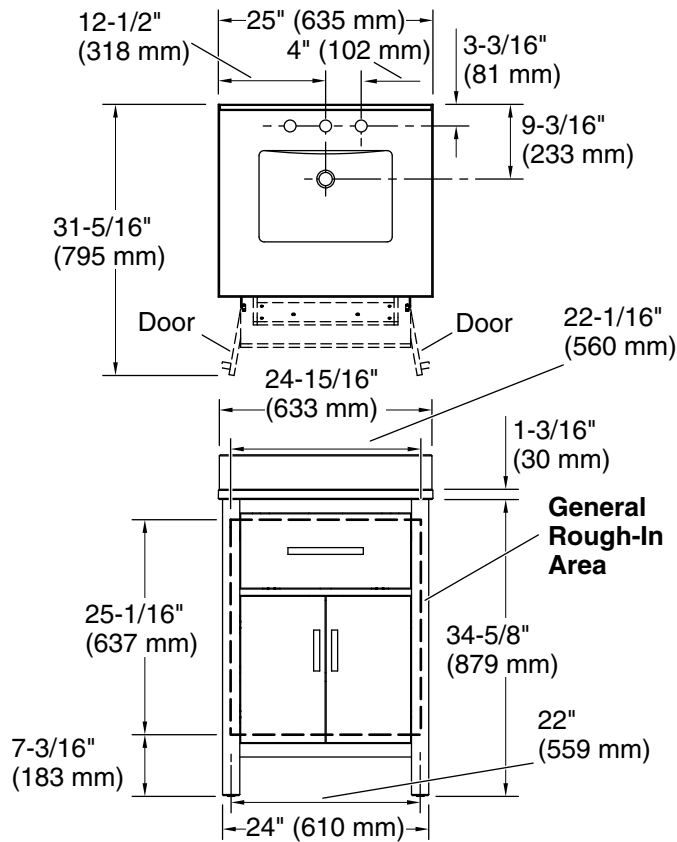

Technical Information

All product dimensions are nominal.

Lighting included: No

Notes

Install this product according to the installation instructions.

Select the type of fastener based upon the wall material. Two 250 lb (113.4 kg) minimum load bearing fasteners are recommended.