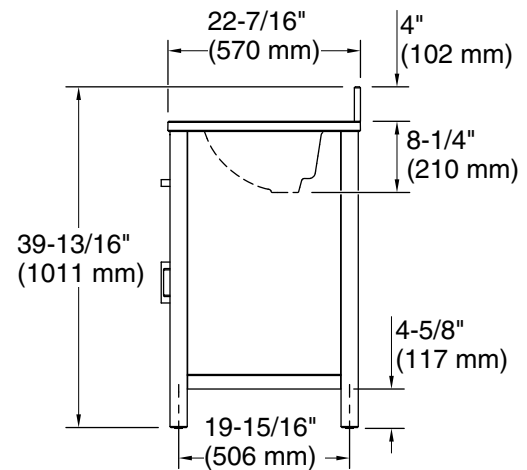

Technical Information

All product dimensions are nominal.

Lighting included: No

Notes

Install this product according to the installation instructions.

Select the type of fastener based upon the wall material. Two 250 lb (113.4 kg) minimum load bearing fasteners are recommended.