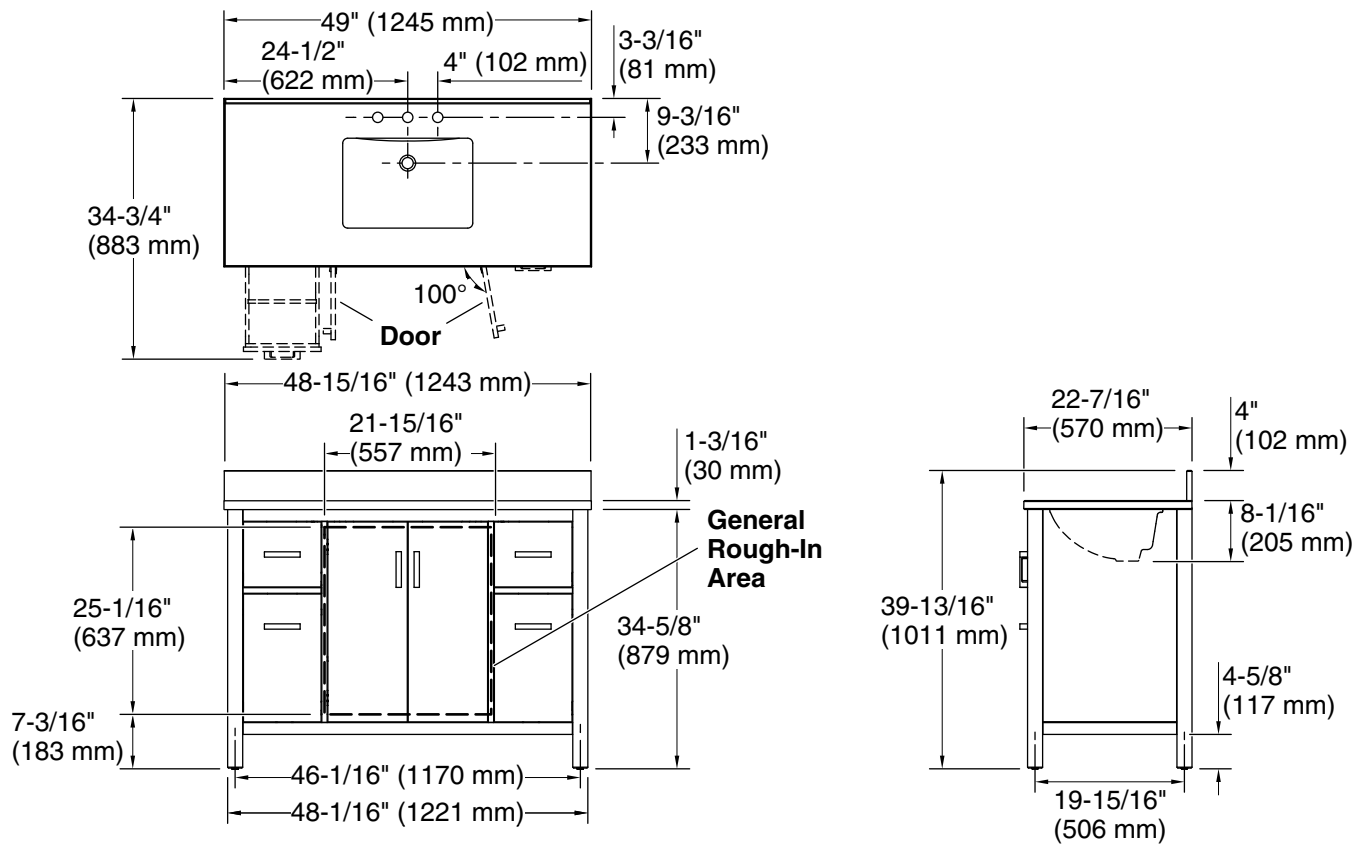

Technical Information

All product dimensions are nominal.

Lighting included: No

Notes

Install this product according to the installation instructions.

Select the type of fastener based upon the wall material. Two 250 lb (113.4 kg) minimum load bearing fasteners are recommended.