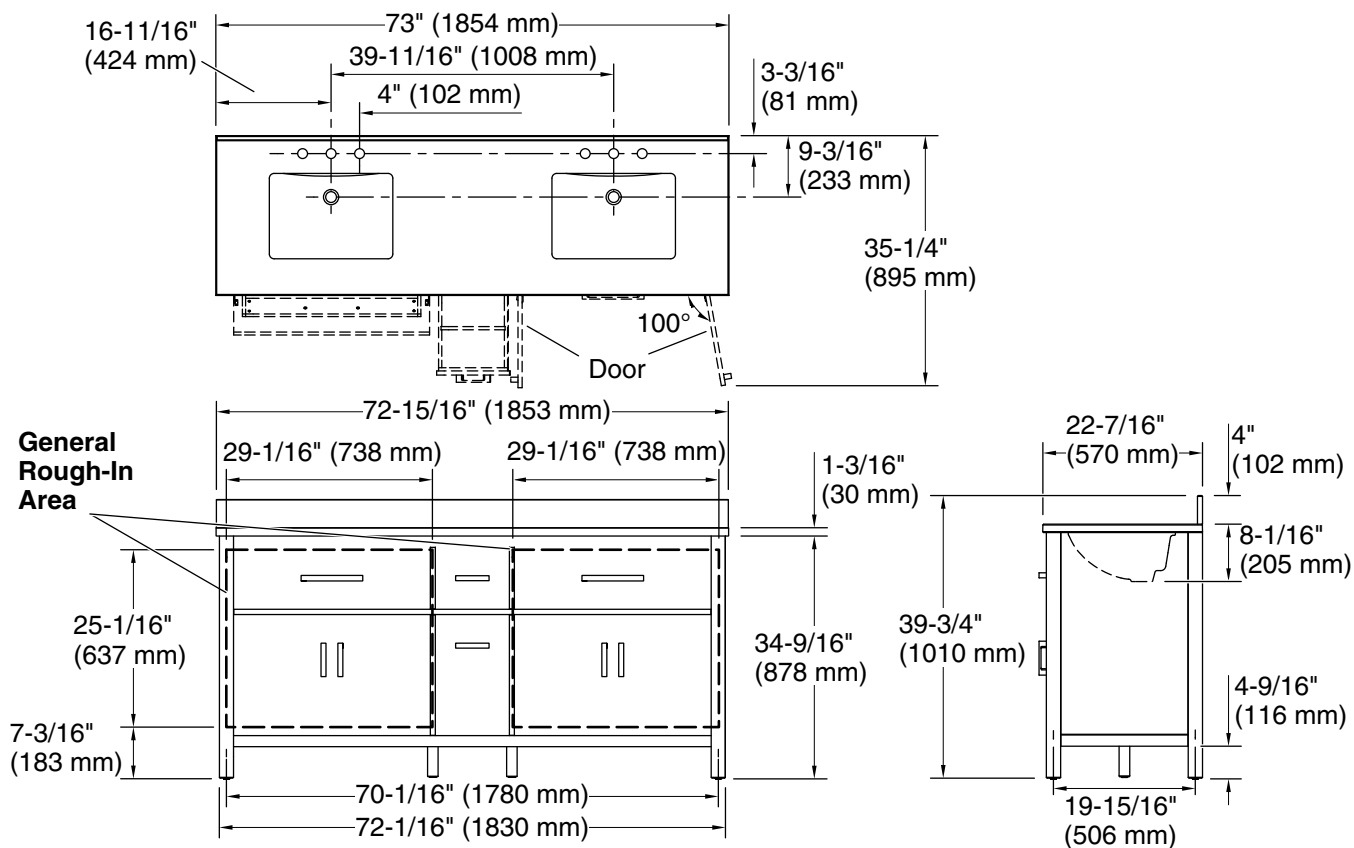

Technical Information

All product dimensions are nominal.

Lighting included: No

Notes

Select the type of fastener based upon the wall material. Two 250 lb (113.4 kg) minimum load bearing fasteners are recommended.