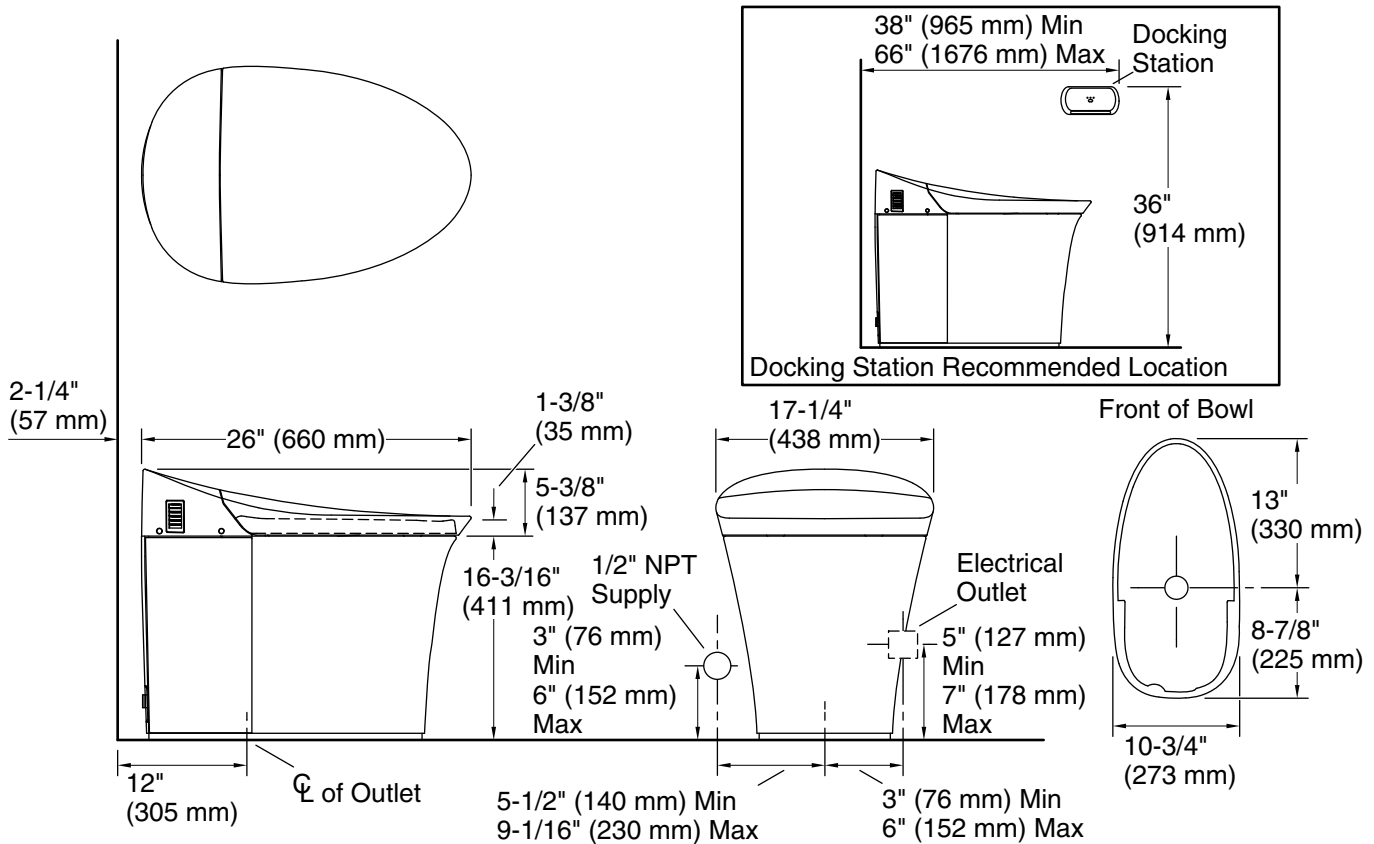

Required Electrical Service

One dedicated circuit required, protected with Class A Ground-Fault Circuit-Interrupter (GFCI). Outside North America, this device may be known as a Residual Current Device (RCD).

120 V, 15 A, 60 Hz

Technical Information

All product dimensions are nominal.

Toilet type: Floor-mount
Waste Outlet: Floor
Flush type: Power
Seat hinge type: Self-raising
Trap passageway: 1-15/16" (49 mm)
Water surface size: 7-15/16" x 5-5/8" (202 mm x 143 mm)
Rough-in: 12" (305 mm)

Fixture Supply Requirements

Max static pressure: 80 psi (551.6 kPa)
Min flow rate: 6 gpm (22.7 lpm)

Notes

Install this product according to the installation instructions.

Product dimensions are nominal and may vary per ASME A112.19.2 tolerances.

ADA, OBC, CSA B651 compliant when installed to the specific requirements of these regulations.

Plumbing codes may require elongated toilets and elongated, open-front seats in public bathrooms.

Accessibility standards may require controls to be located on the open side of the toilet.