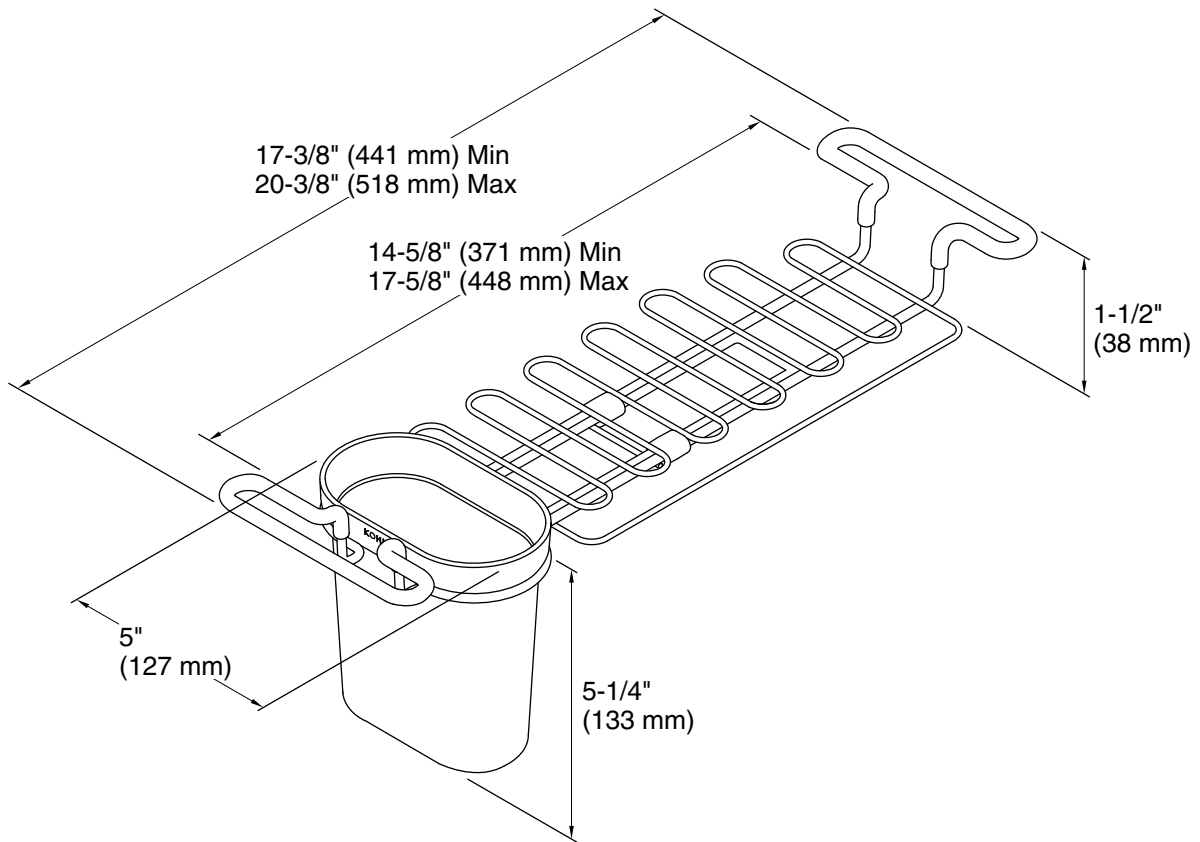

Features

- Expands 3" to fit most 14.6" - 17.6" (371 - 447 mm) sinks
- Holds utensils and cleaning tools
- Doubles as a drying rack for cups and mugs
- Nonslip coating
- Removable soaking cup
- Dishcloth rail
- Made of rust-resistant stainless steel
- Dishwasher-safe

Color	Code	Description
	0	White
	CHR	Charcoal

Technical Information

All product dimensions are nominal.

Material: Stainless Steel