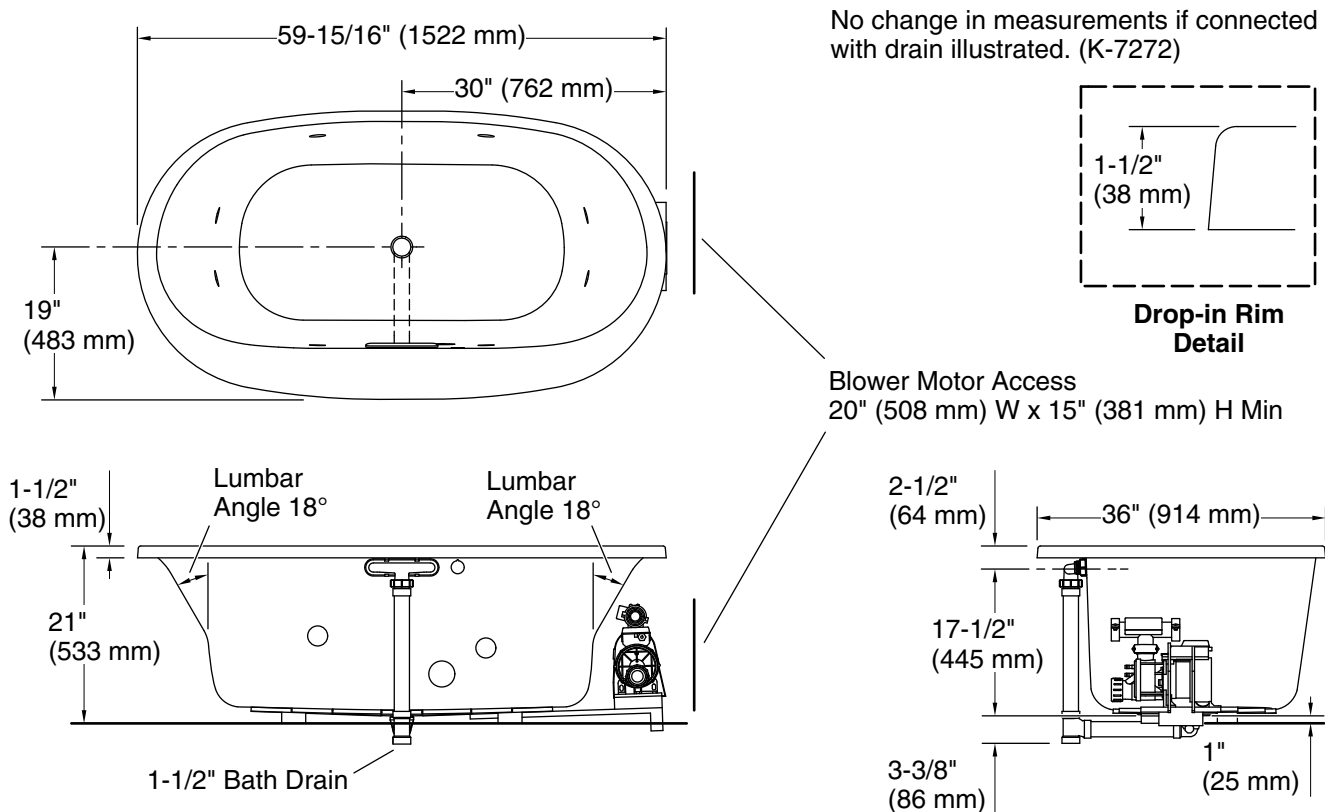

Required Electrical Service

Two dedicated circuits required, protected with Class A Ground-Fault Circuit-Interrupter (GFCI). Outside North America, this device may be known as a Residual Current Device (RCD).

Pump: 120 V, 15 A, 60 Hz
Heater: 120 V, 15 A, 60 Hz

Technical Information

All product dimensions are nominal.

Drain location: Center
Basin area, bottom: 43-1/8" x 25-11/16" (1096 mm x 653 mm)
Basin area, top: 55-3/16" x 28-5/16" (1402 mm x 719 mm)
Weight: 68 lbs (30.8 kg)
Minimum floor load: 52.3 lbs/ft² (255.4 kg/m²)
Water depth: 16-5/16" (415 mm)
Water capacity: 72.03 gal (272.7 L)
Electrical component rating: Pump: 120 V, 7 A, 60 Hz
Heater: 120 V, 12 A, 60 Hz

Notes

Measure your actual product for rough-in details.

Install this product according to the installation instructions.

The hot water supply should be 70% of the capacity of the bath or greater. Installations will vary.