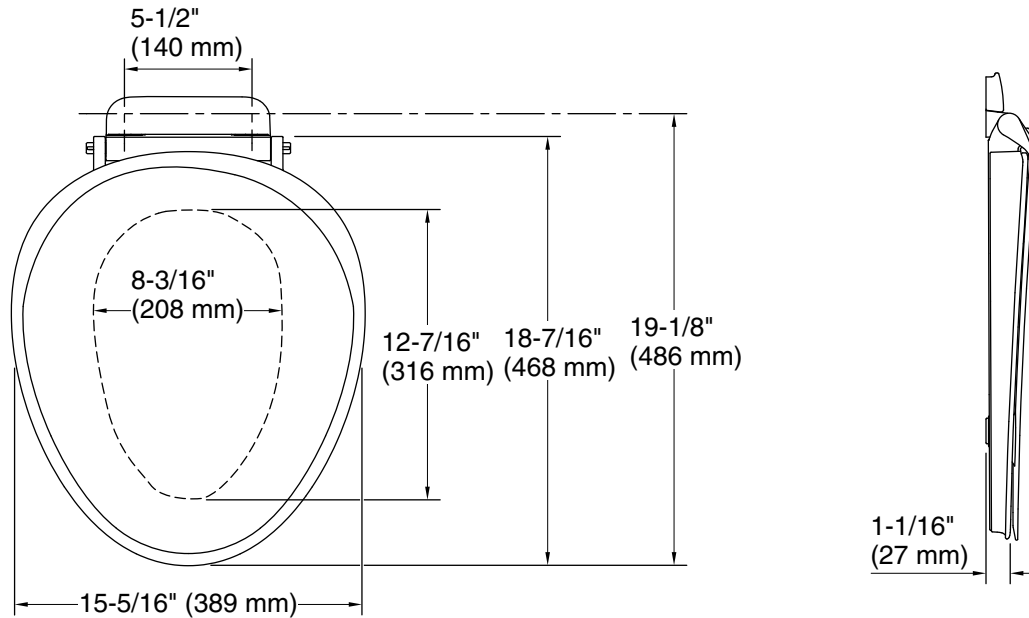

Features

- CoreFlex™ flexible material under entire seating surface allows seat to adapt and conform to each user's sitting position
- 20% wider sitting surface than standard KOHLER® toilet seats
- Wider toilet seat surface provides increased support while maintaining the same seat opening as a standard toilet seat
- Quiet-Close™ elongated lid and seat prevents slamming
- CoreFlex™ flexible material in White blends in seamlessly with the rest of the toilet seat
- ReadyLatch® hinge provides a positive lock/unlock latch to securely hold seat in position, yet seat easily removes for cleaning or adjusting fit
- Grip-Tight installation hardware makes it easy to fasten the seat – everything is done from above the bowl
- Grip-Tight bumpers hold seat firmly in place
- Single hinge cover simplifies cleaning
- Color-matched plastic hinges
- Contoured seat for user comfort
- Fits most elongated toilets

	0	White
---	---	-------

Technical Information

All product dimensions are nominal.

Seat shape type: Elongated
Seat front type: Closed-front
Seat-mounting holes: 5-1/2" (140 mm)

Pressure/fixture Supply Requirements