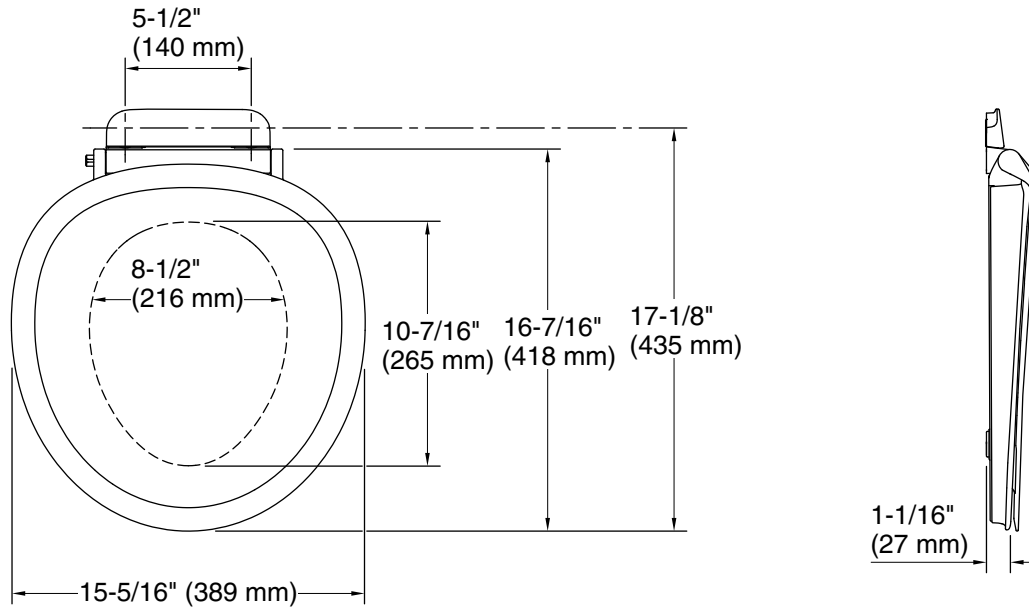

### Technical Information

All product dimensions are nominal.

Seat shape type: Round-front  
Seat front type: Closed-front  
Seat-mounting holes: 5-1/2" (140 mm)