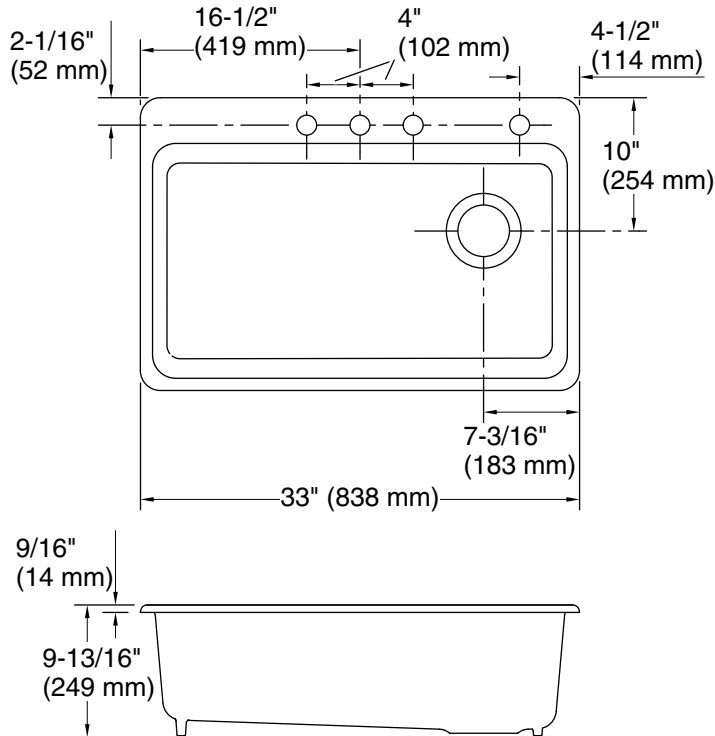

Technical Information

All product dimensions are nominal.

Basin configuration: Single Bowl

Center(s): 8" (203 mm)

Min. base cabinet width: 33" (838 mm)

Bowl area (Basin #1):
Length: 30-1/4" (768 mm)
Width: 15-13/16" (402 mm)
Bowl depth: 9" (229 mm)
Water depth: 9" (229 mm)

Number of deck holes: 4

Faucet hole(s): 1-3/8" (35 mm)

Drain hole: 3-7/8" (98 mm)

Template: Drop-in, 1166727-7, required, included

Notes

Install this product according to the installation instructions.