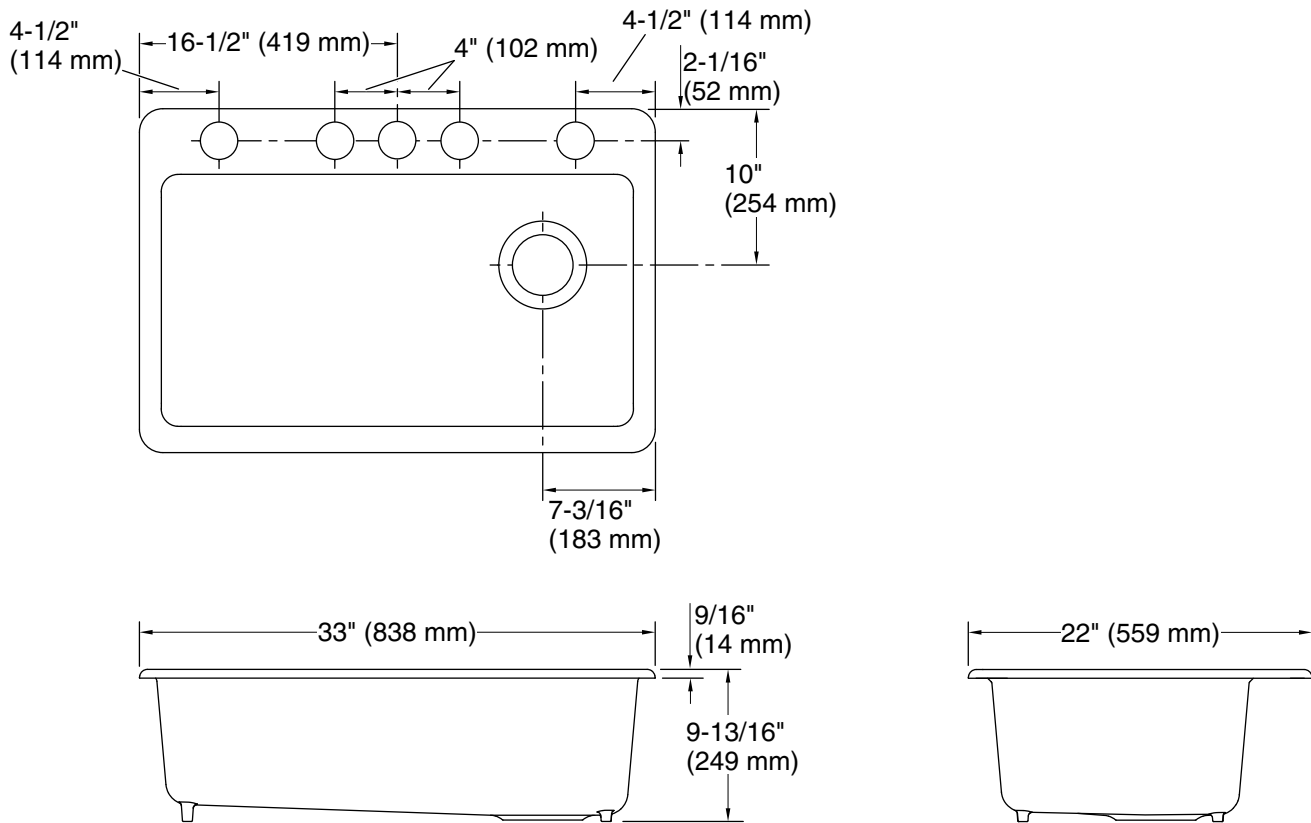

Features

- 36" (914 mm) minimum base cabinet width
- Single bowl
- 9" (229 mm) depth provides generous workspace
- Three faucet holes plus one accessory hole to the right and one accessory hole to the left
- Bowl slopes toward drain to minimize water pooling
- Offset drain increases workspace in the sink and storage space underneath
- Box includes: Sink, two sink racks, installation hardware, cutout template
- Sink drain with strainer sold separately

Optional Products/Accessories

- K-5807 36" Under-mount Sink Kit
- K-9000 P-Trap

Included Components

- K-6237 Left-Bowl Sink Rack

Codes/Standards

ASME A112.19.1/CSA B45.2

KOHLER® Enameled Cast Iron Kitchen and Bathroom Sink Lifetime Limited Warranty

Technical Information

All product dimensions are nominal.

Basin configuration:	Single Bowl
Center(s):	8" (203 mm)
Min. base cabinet width:	36" (914 mm)
Bowl area (Basin #1):	Length: 30-1/4" (768 mm) Width: 15-13/16" (402 mm) Bowl depth: 9" (229 mm) Water depth: 9" (229 mm)
Number of deck holes:	5
Faucet hole(s):	2-3/8" (60 mm)
Drain hole:	3-7/8" (98 mm)
Template:	Undermount, 1166727-7, required, included