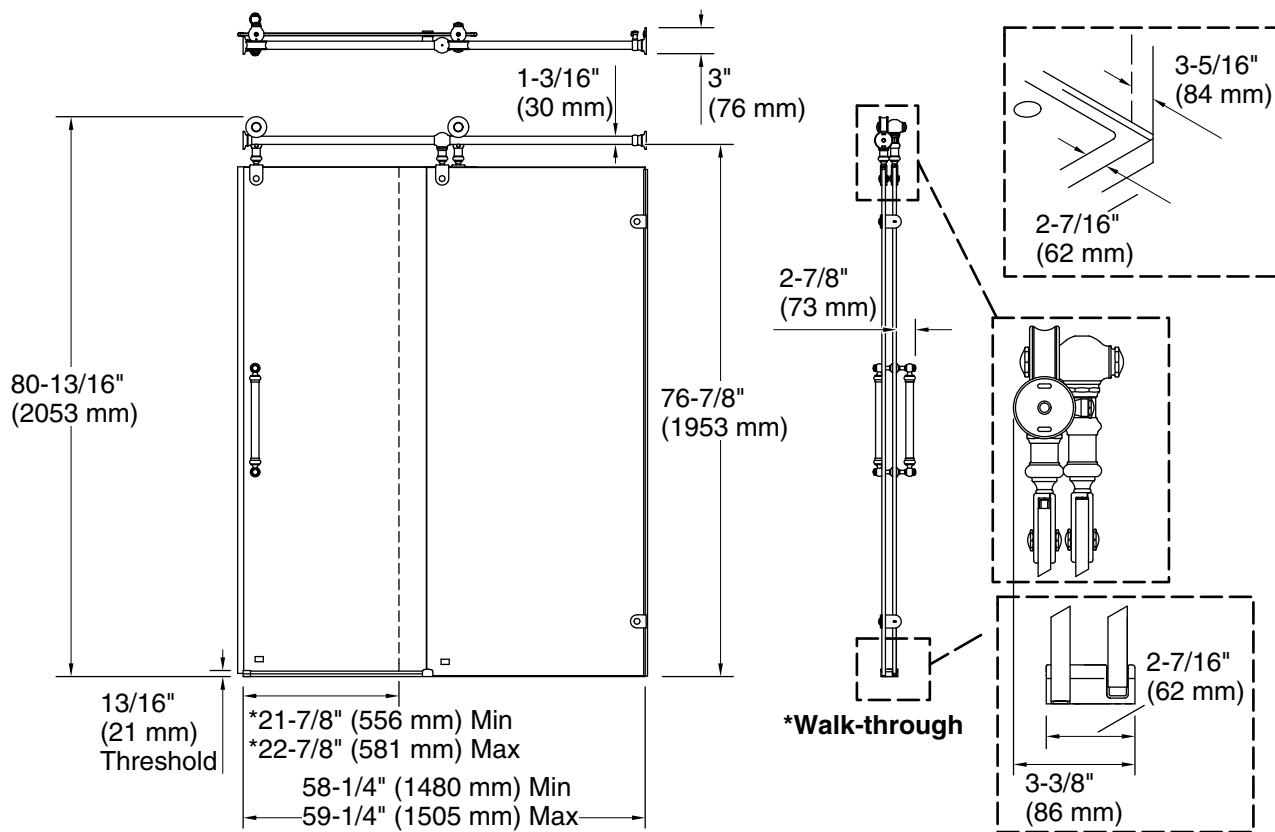

Technical Information

All product dimensions are nominal.

Shower Ledge Min 2-7/16" (62 mm)
Flat:

Shower Wall Min 3-5/16" (84 mm)
Flat:

Wall Studs Required Yes
for Door:

Notes

Install this product according to the installation instructions.

The vertical opening should be a minimum of 83" (2108 mm) to allow for installation clearance.