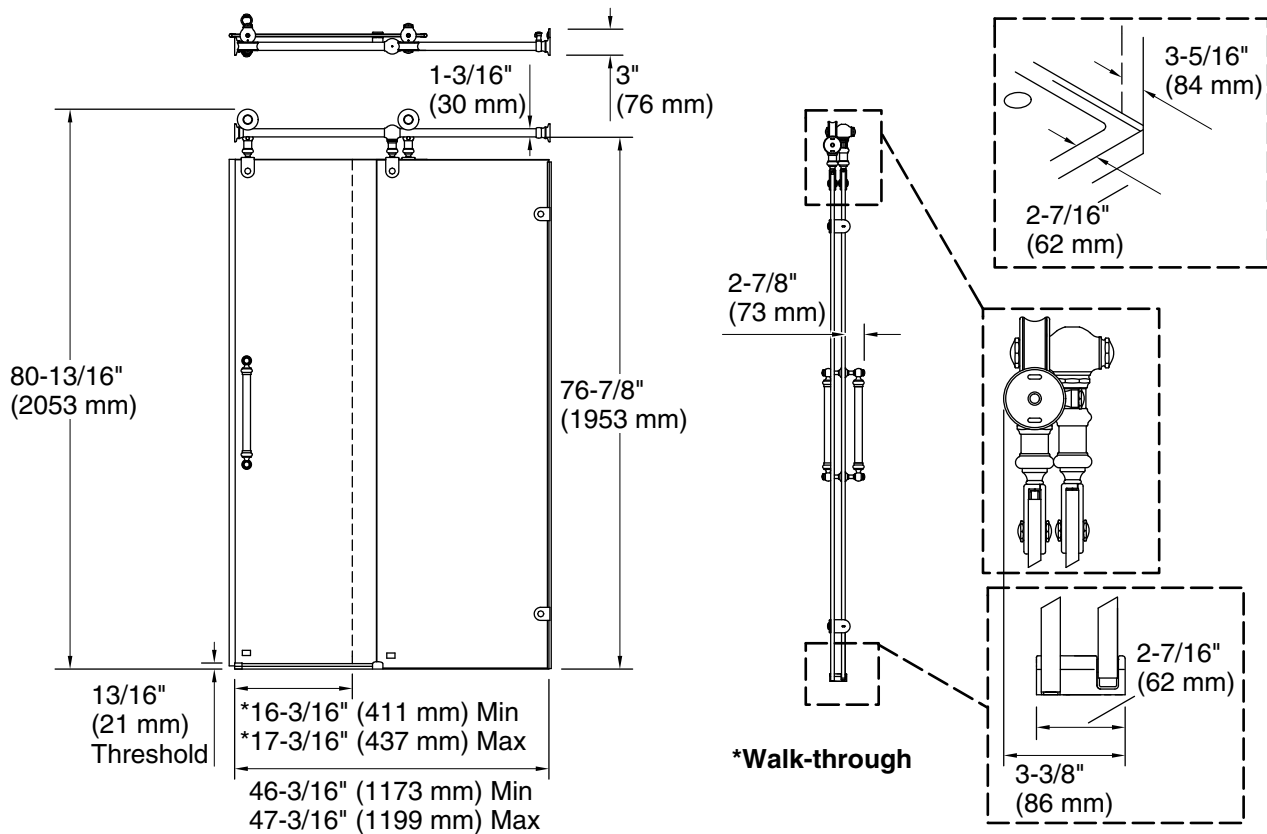

Technical Information

All product dimensions are nominal.

Shower Ledge Min 2-7/16" (62 mm)
Flat:

Shower Wall Min 3-5/16" (84 mm)
Flat:

Wall Studs Required Yes
for Door:

Notes

Install this product according to the installation instructions.

The vertical opening should be a minimum of 83" (2108 mm) to allow for installation clearance.