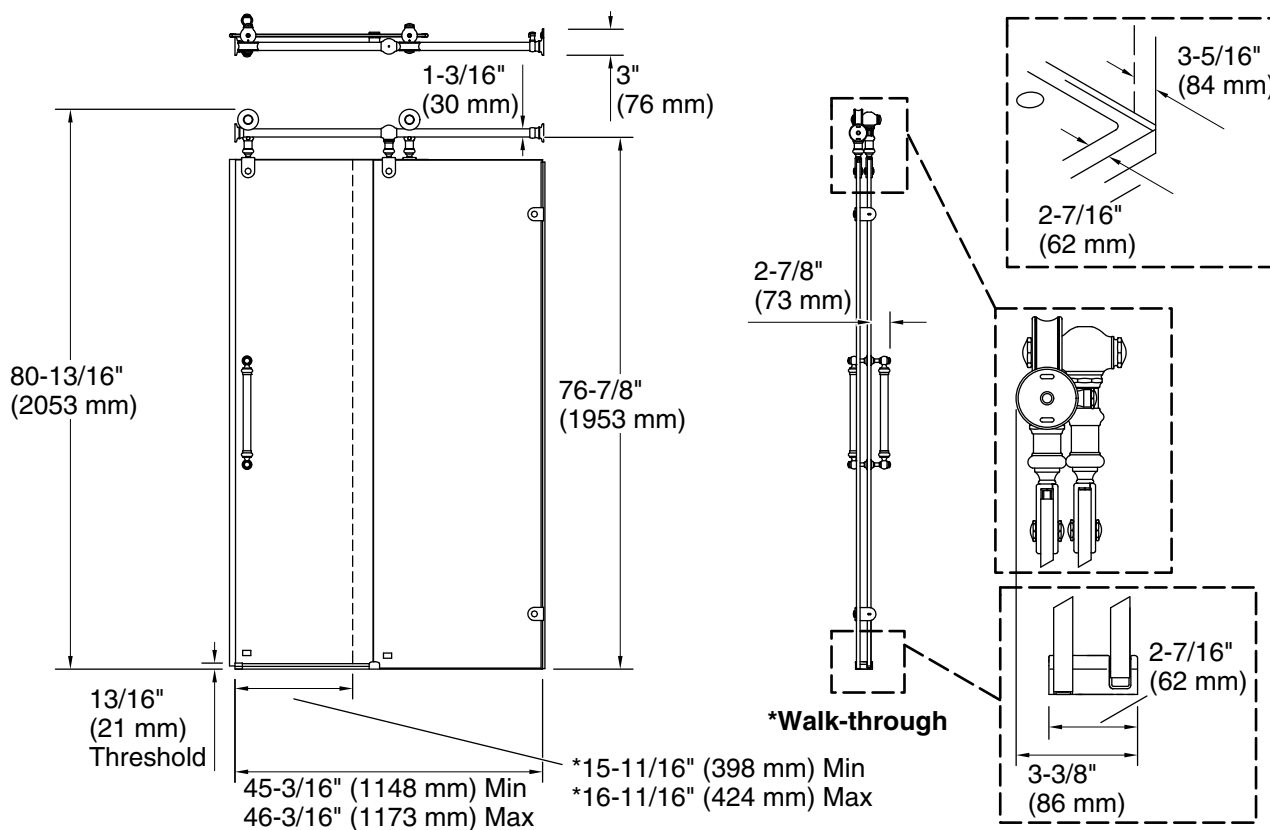

Technical Information

All product dimensions are nominal.

Shower Ledge Min 2-7/16" (62 mm)
Flat:

Shower Wall Min 3-5/16" (84 mm)
Flat:

Wall Studs Required Yes
for Door:

Notes

Install this product according to the installation instructions.

The vertical opening should be a minimum of 83" (2108 mm) to allow for installation clearance.