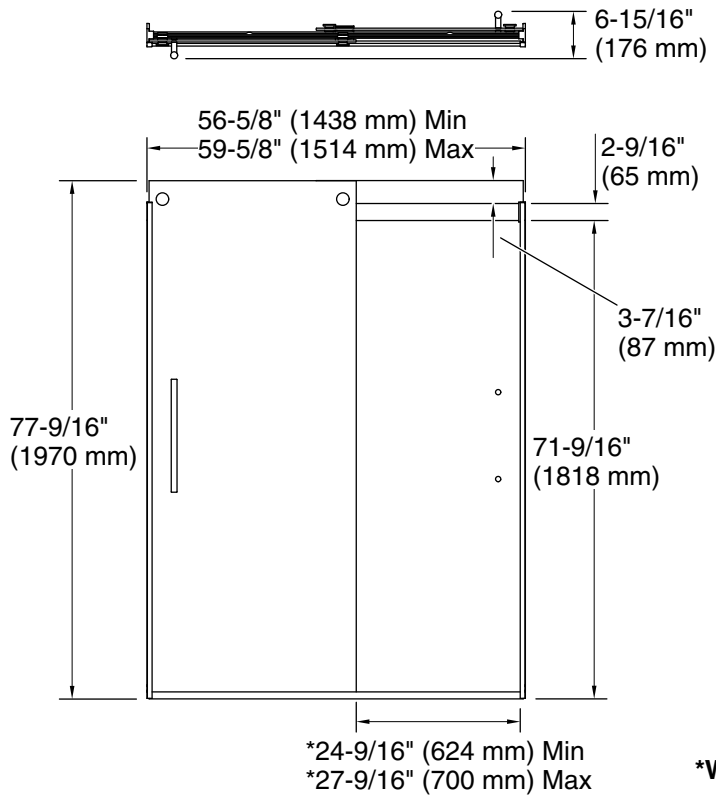

Technical Information

All product dimensions are nominal.

Base-To-Wall	1/2" (13 mm)
Radius – Max:	
Shower Ledge Min	2-1/2" (64 mm)
Flat:	
Shower Wall Min	3-1/2" (89 mm)
Flat:	

Notes

Install this product according to the installation instructions.

The vertical opening should be a minimum of 80-1/2" (2045 mm) to allow for installation clearance.