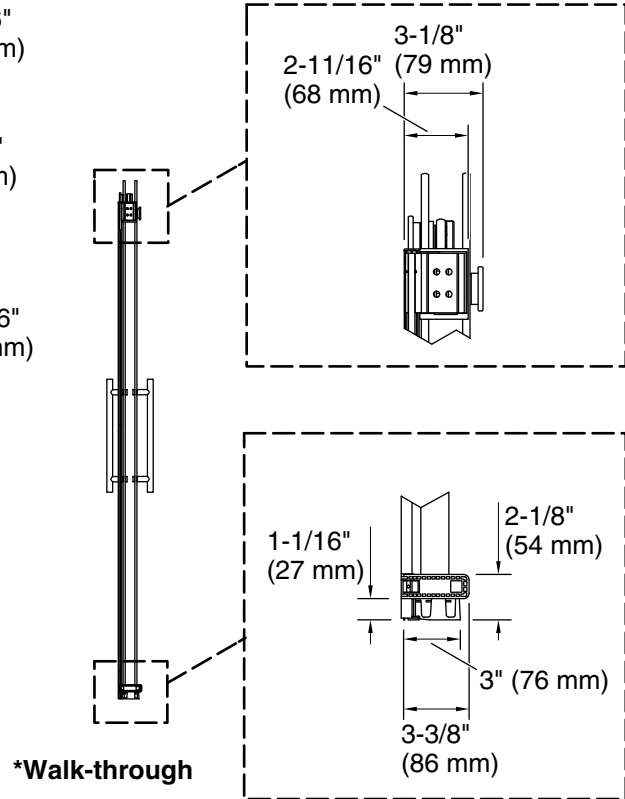

Technical Information

All product dimensions are nominal.

Base-To-Wall	1/2" (13 mm)
Radius – Max:	
Shower Ledge Min	2-1/2" (64 mm)
Flat:	
Shower Wall Min	3-1/2" (89 mm)
Flat:	

Notes

Install this product according to the installation instructions.

The vertical opening should be a minimum of 80-1/2" (2045 mm) to allow for installation clearance.