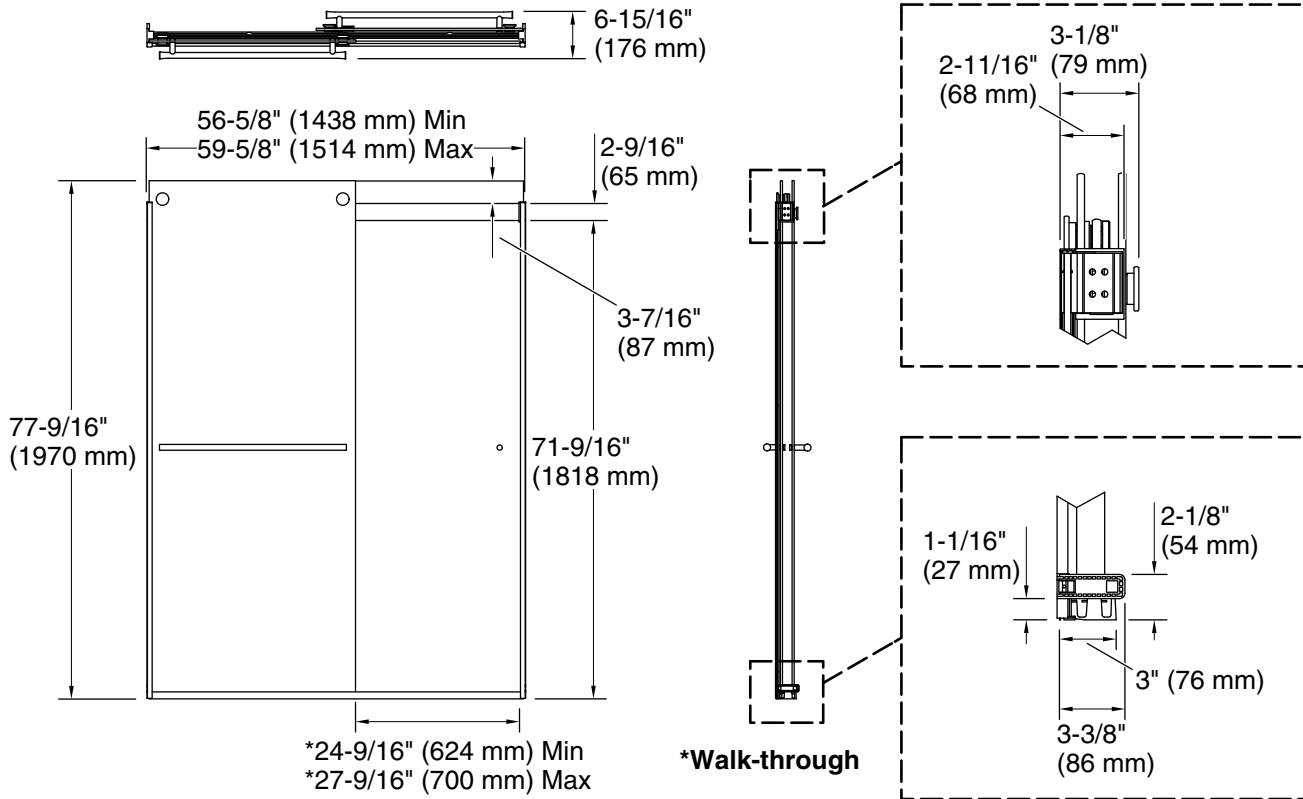

Technical Information

All product dimensions are nominal.

Base-To-Wall	1/2" (13 mm)
Radius – Max:	
Shower Ledge Min	2-1/2" (64 mm)
Flat:	
Shower Wall Min	3-1/2" (89 mm)
Flat:	

Notes

Install this product according to the installation instructions.

The vertical opening should be a minimum of 80-1/2" (2045 mm) to allow for installation clearance.