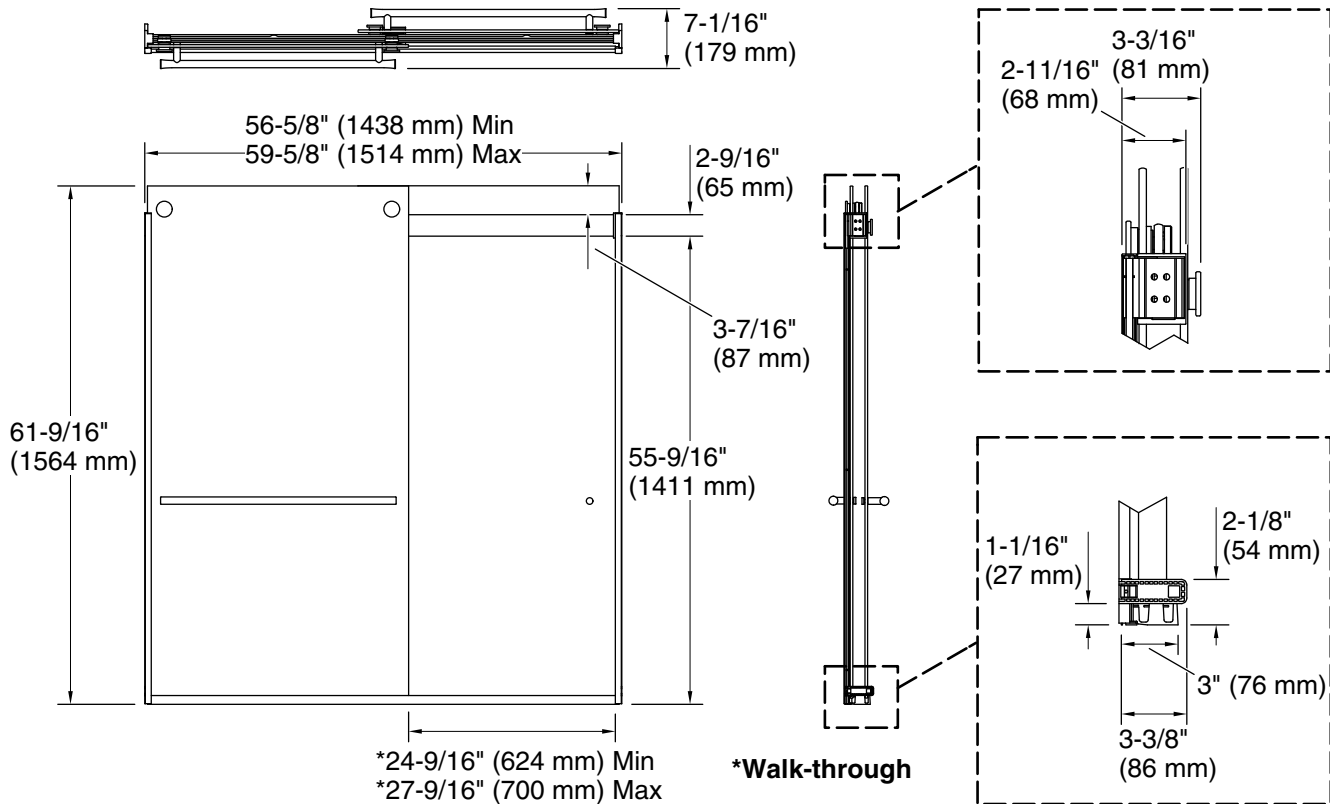

Technical Information

All product dimensions are nominal.

Base-To-Wall	1/2" (13 mm)
Radius – Max:	
Shower Ledge Min	2-1/2" (64 mm)
Flat:	
Shower Wall Min	3-1/2" (89 mm)
Flat:	

Notes

Install this product according to the installation instructions.

The vertical opening should be a minimum of 64-1/2" (1639 mm) to allow for installation clearance.