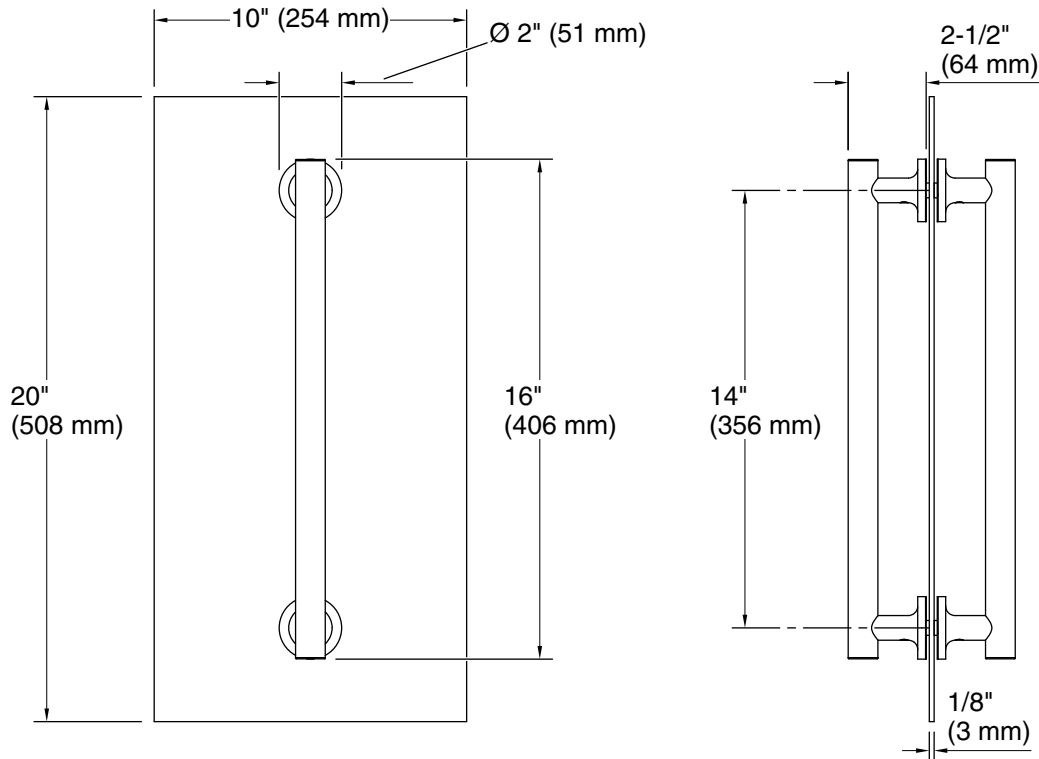

Features

- Generous 14" (356 mm) handle length
- Double handle opens door from the inside and outside of the shower
- For use with heavy glass pivot shower doors
- Coordinates with other products in the Purist collection

Technical Information

All product dimensions are nominal.

Material: Brass

Notes

Install this product according to the installation guide.

This handle is designed to be paired with the Heavy Glass Pivot shower doors. For custom installations, Ø 1/2" holes are required at the dimensions shown.