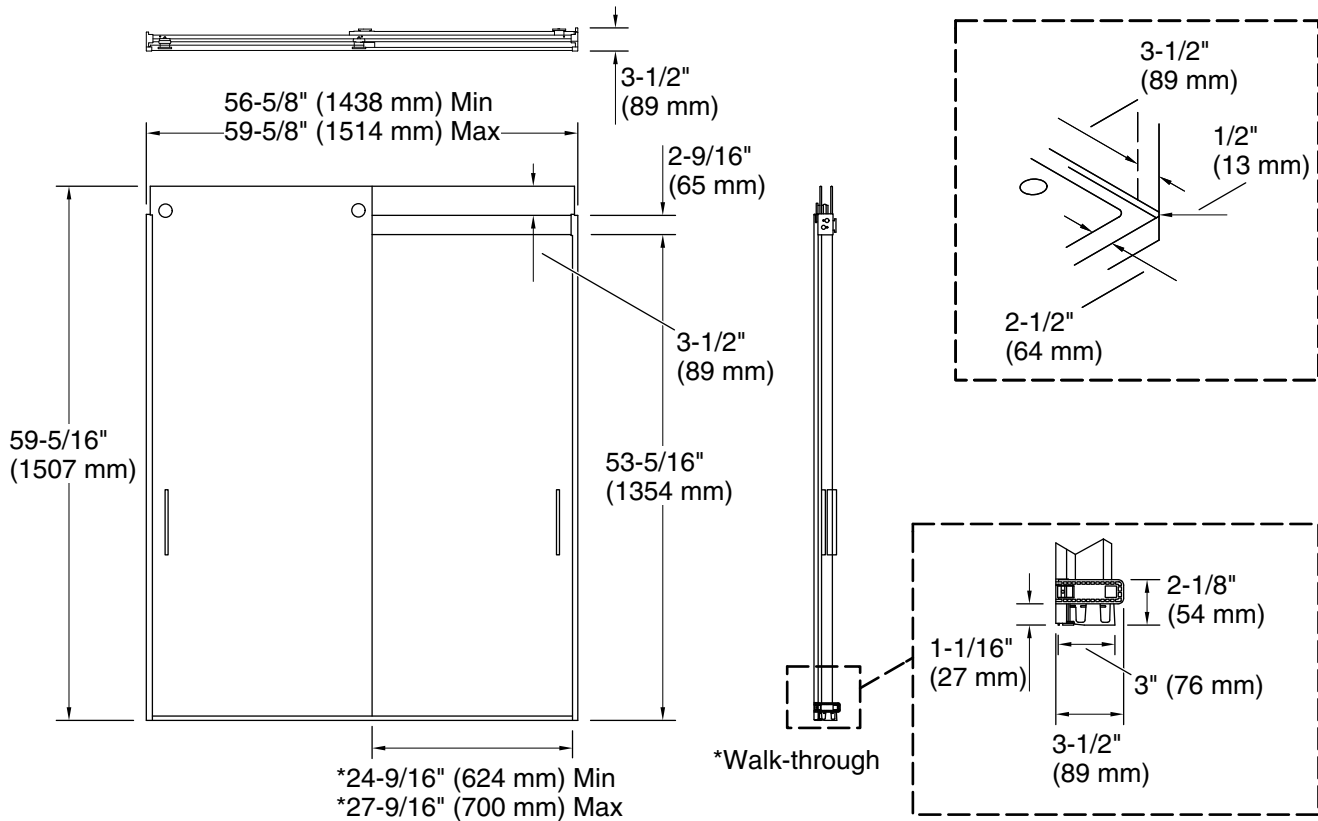

## Features

- Frameless 1/4" (6 mm) thick frosted tempered glass
- Innovative roller design simplifies installation and provides out-of-plumb adjustability while glass is installed
- Cushioned center guide provides smooth, quiet sliding action
- Vertical blade handles accentuate the contemporary style
- CleanCoat®+ glass coating creates a hydrophobic barrier that repels water, soap scum, and residue, saving time and protecting shower doors 10 times longer than original CleanCoat. (Based on 2021 internal wear/abrasion testing using a microfiber cloth.)
- Tempered glass ensures enhanced safety and durability

## Technical Information

All product dimensions are nominal.

Base-To-Wall	1/2" (13 mm)
Radius – Max:	
Shower Ledge Min	2-1/2" (64 mm)
Flat:	
Shower Wall Min	3-1/2" (89 mm)
Flat:	

## Notes

Install this product according to the installation guide.

If replacing a shower door, the narrow wall jamb design of this door may not cover the existing shower door holes.

The vertical opening should be a minimum of 62-1/4" (1581 mm) to allow for installation clearance.