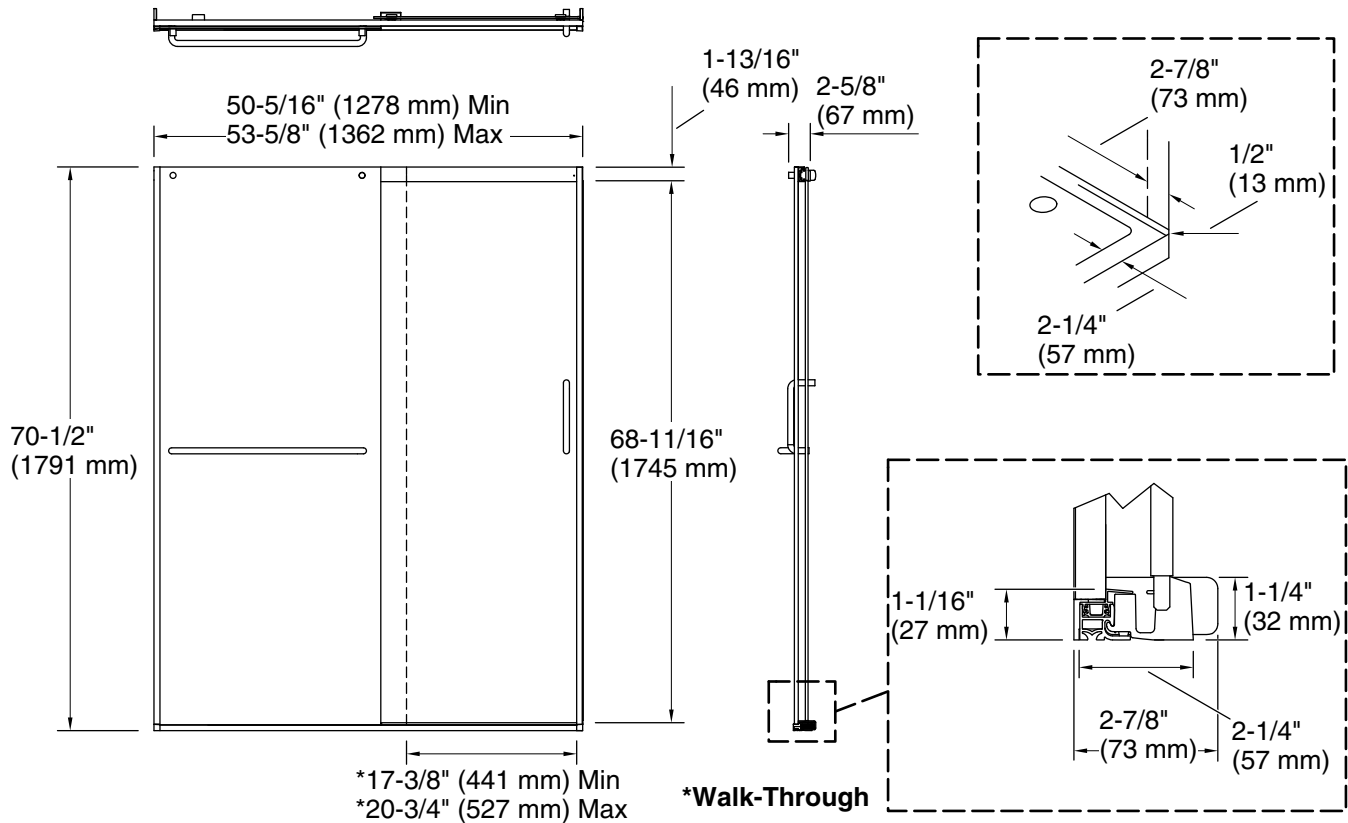

### Features

- Frameless design emphasizes glass and creates a sleek, minimalist look
- Vertical handle with inside knob on moving panel
- Gently-curved towel bar provides integrated storage on fixed panel
- Tempered glass ensures enhanced safety and durability
- CleanCoat®+ glass coating creates a hydrophobic barrier that repels water, soap scum, and residue, saving time and protecting shower doors 10 times longer than original CleanCoat. (Based on 2021 internal wear/abrasion testing using a microfiber cloth.)
- Smooth, easy-to-clean wall jambs
- Full-length moving panel seal provides excellent water containment
- Upgrade to heavy 5/16" (8 mm) thick glass and tall height shower door by selecting K-707614-8G81
- Coordinates with other products in the Elate collection
- Shower door configuration consists of one sliding panel and one stationary panel

### Installation

- Fits opening widths 50-1/4" - 53-5/8" (1276 - 1362 mm)
- 70-1/2" (1791 mm) high, with 67-11/16" (1719 mm) minimum head clearance
- 3-3/8" (86 mm) width adjustment
- Out-of-plumb adjustability simplifies installation
- Door can be installed to open to the left or right to suit your bathroom layout
- For residential use only
- Not for use in hospitality

### Technical Information

All product dimensions are nominal.

Base-To-Wall	1/2" (13 mm)
Radius – Max:	
Shower Ledge Min	2-1/4" (57 mm)
Flat:	
Shower Wall Min	2-7/8" (73 mm)
Flat:	

### Notes

Install this product according to the installation instructions.

The vertical opening should be a minimum of 73-13/16" (1875 mm) to allow for installation clearance.