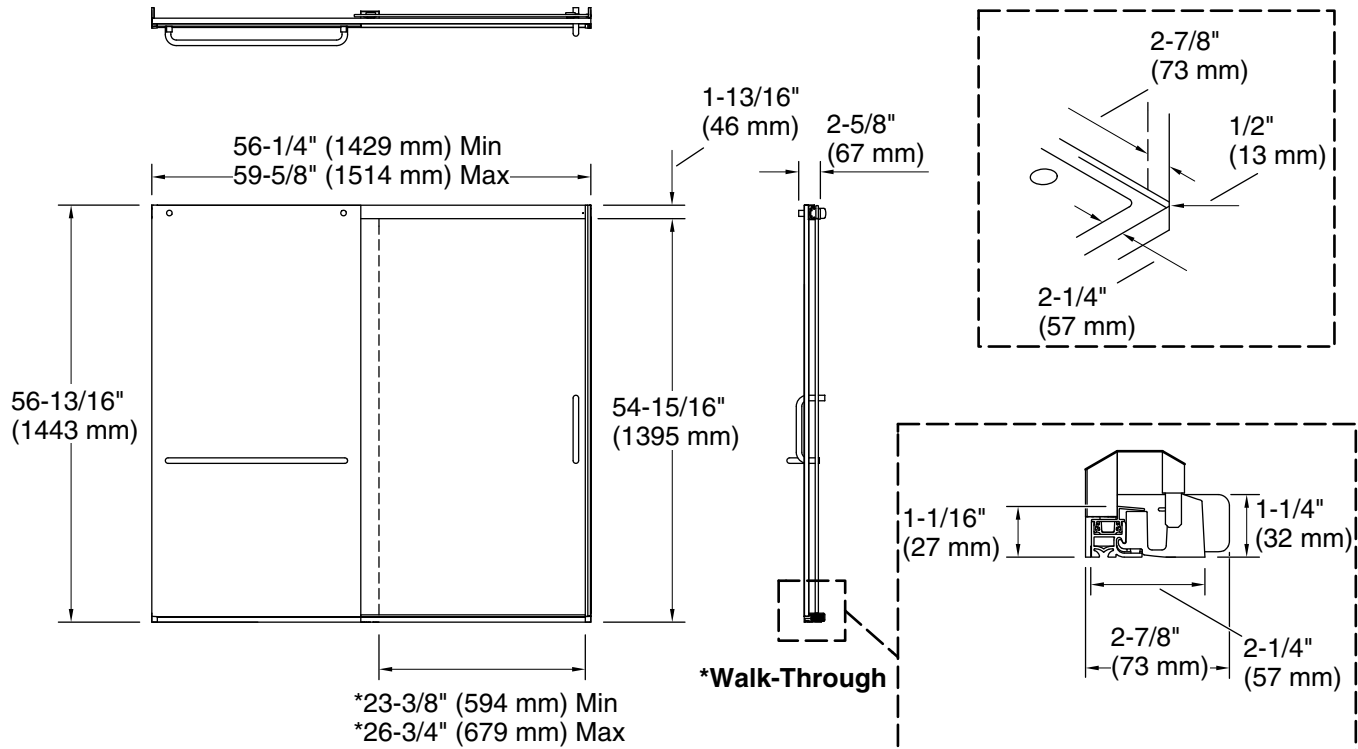

Features

- Frameless design emphasizes glass and creates a sleek, minimalist look
- Vertical handle with inside knob on moving panel
- Gently-curved towel bar provides integrated storage on fixed panel
- Tempered glass ensures enhanced safety and durability
- CleanCoat®+ glass coating creates a hydrophobic barrier that repels water, soap scum, and residue, saving time and protecting shower doors 10 times longer than original CleanCoat. (Based on 2021 internal wear/abrasion testing using a microfiber cloth.)
- Smooth, easy-to-clean wall jambs
- Full-length moving panel seal provides excellent water containment
- Upgrade to heavy 5/16" (8 mm) thick glass bath door by selecting K-707618-8G81
- Coordinates with other products in the Elate collection
- Shower door configuration consists of one sliding panel and one stationary panel

Material

- Frameless, 1/4" (6 mm) thick Frosted tempered glass
- Anodized aluminum prevents rust and corrosion

Installation

- Fits opening widths 56-1/4" - 59-5/8" (1429 - 1514 mm)
- 3-3/8" (86 mm) width adjustment
- Out-of-plumb adjustability simplifies installation
- Door can be installed to open to the left or right to suit your bathroom layout
- For residential use only
- Not for use in hospitality

Color	Code	Description
■	BL	Matte Black

Available Glass Options

Code	Description
D3	Frosted

Technical Information

All product dimensions are nominal.

Base-To-Wall	1/2" (13 mm)
Radius – Max:	
Shower Ledge Min	2-1/4" (57 mm)
Flat:	
Shower Wall Min	2-7/8" (73 mm)
Flat:	

Notes

Install this product according to the installation instructions.

The vertical opening should be a minimum of 60-1/8" (1527 mm) to allow for installation clearance.