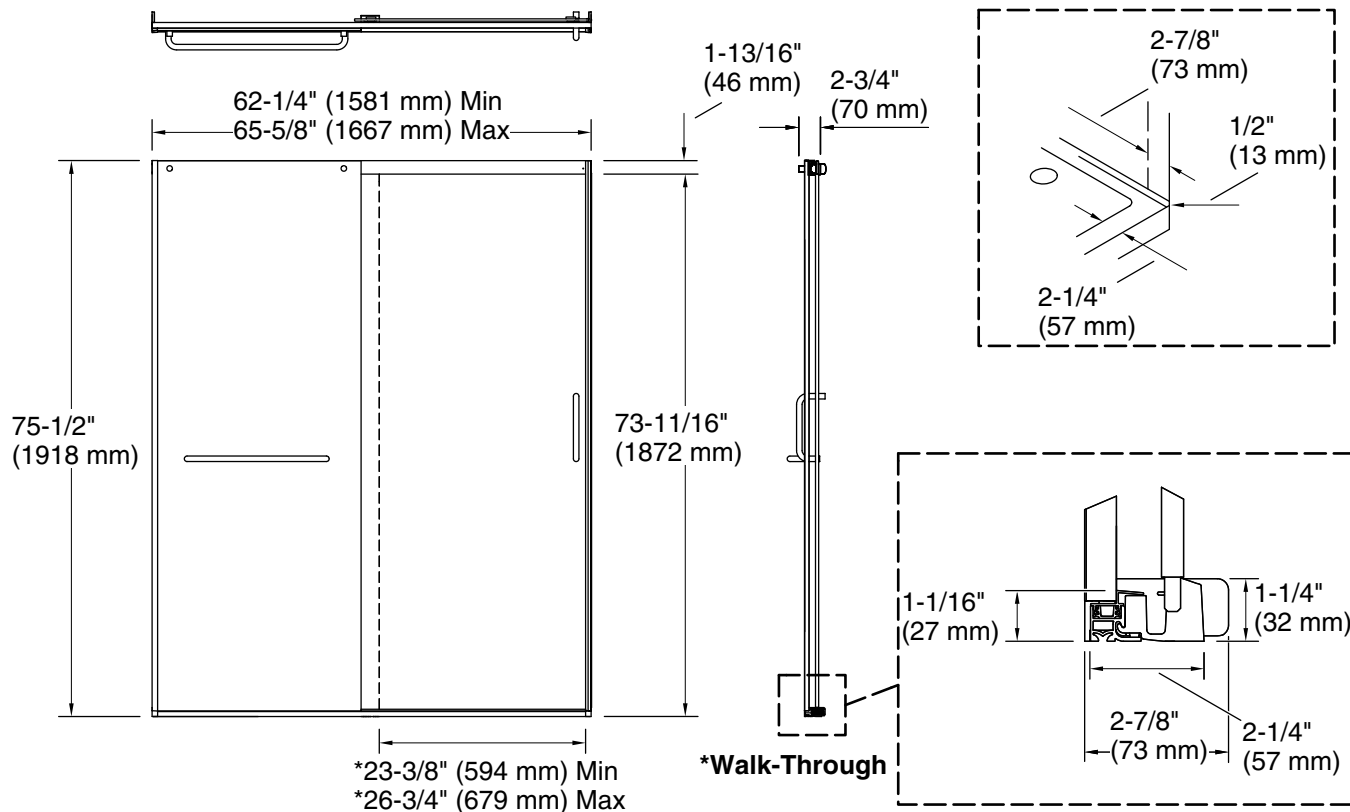

Features

- Frameless design emphasizes glass and creates a sleek, minimalist look
- Vertical handle with inside knob on moving panel
- Gently-curved towel bar provides integrated storage on fixed panel
- Tempered glass ensures enhanced safety and durability
- CleanCoat®+ glass coating creates a hydrophobic barrier that repels water, soap scum, and residue, saving time and protecting shower doors 10 times longer than original CleanCoat. (Based on 2021 internal wear/abrasion testing using a microfiber cloth.)
- Smooth, easy-to-clean wall jambs
- Full-length moving panel seal provides excellent water containment
- Coordinates with other products in the Elate collection
- Shower door configuration consists of one sliding panel and one stationary panel

- Fits opening widths 62-1/4" - 65-5/8" (1581 - 1667 mm)
- 75-1/2" (1918 mm) tall, with a lofty 72-11/16" (1846 mm) minimum head clearance
- 3-3/8" (86 mm) width adjustment
- Out-of-plumb adjustability simplifies installation
- Door can be installed to open to the left or right to suit your bathroom layout
- For residential use only
- Not for use in hospitality

Color	Code	Description
■	BL	Matte Black

Available Glass Options

Code	Description
G79	Crystal Clear with Rectangular Grille Pattern

Technical Information

All product dimensions are nominal.

Base-To-Wall	1/2" (13 mm)
Radius – Max:	
Shower Ledge Min	2-1/4" (57 mm)
Flat:	
Shower Wall Min	2-7/8" (73 mm)
Flat:	

Notes

Install this product according to the installation instructions.

The vertical opening should be a minimum of 78-13/16" (2002 mm) to allow for installation clearance.