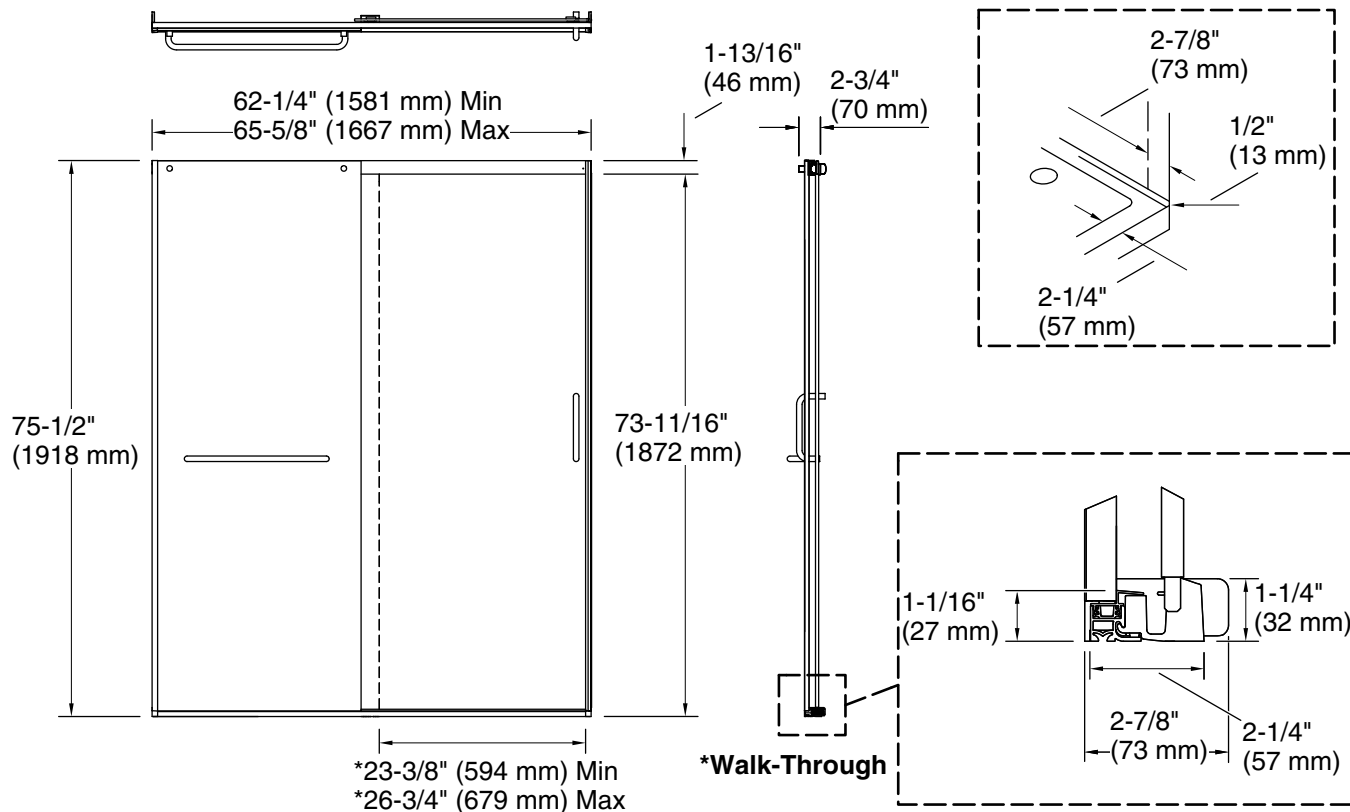

Features

- Frameless design emphasizes glass and creates a sleek, minimalist look
- Vertical handle with inside knob on moving panel
- Gently-curved towel bar provides integrated storage on fixed panel
- Tempered glass ensures enhanced safety and durability
- CleanCoat®+ glass coating creates a hydrophobic barrier that repels water, soap scum, and residue, saving time and protecting shower doors 10 times longer than original CleanCoat. (Based on 2021 internal wear/abrasion testing using a microfiber cloth.)
- Smooth, easy-to-clean wall jambs
- Full-length moving panel seal provides excellent water containment
- Coordinates with other products in the Elate collection
- Shower door configuration consists of one sliding panel and one stationary panel

Material

- Frameless, heavy 5/16" (8 mm) thick Crystal Clear tempered glass
- Anodized aluminum prevents rust and corrosion

Installation

- Fits opening widths 62-1/4" - 65-5/8" (1581 - 1667 mm)
- 75-1/2" (1918 mm) tall, with a lofty 72-11/16" (1846 mm) minimum head clearance
- 3-3/8" (86 mm) width adjustment
- Out-of-plumb adjustability simplifies installation
- Door can be installed to open to the left or right to suit your bathroom layout
- For residential use only
- Not for use in hospitality

Color	Code	Description
	SH	Bright Silver
	MX	Matte Nickel
	BL	Matte Black

Available Glass Options

Code	Description
L	Crystal Clear

Technical Information

All product dimensions are nominal.

Base-To-Wall	1/2" (13 mm)
Radius – Max:	
Shower Ledge Min	2-1/4" (57 mm)
Flat:	
Shower Wall Min	2-7/8" (73 mm)
Flat:	

Notes

Install this product according to the installation instructions.

The vertical opening should be a minimum of 78-13/16" (2002 mm) to allow for installation clearance.