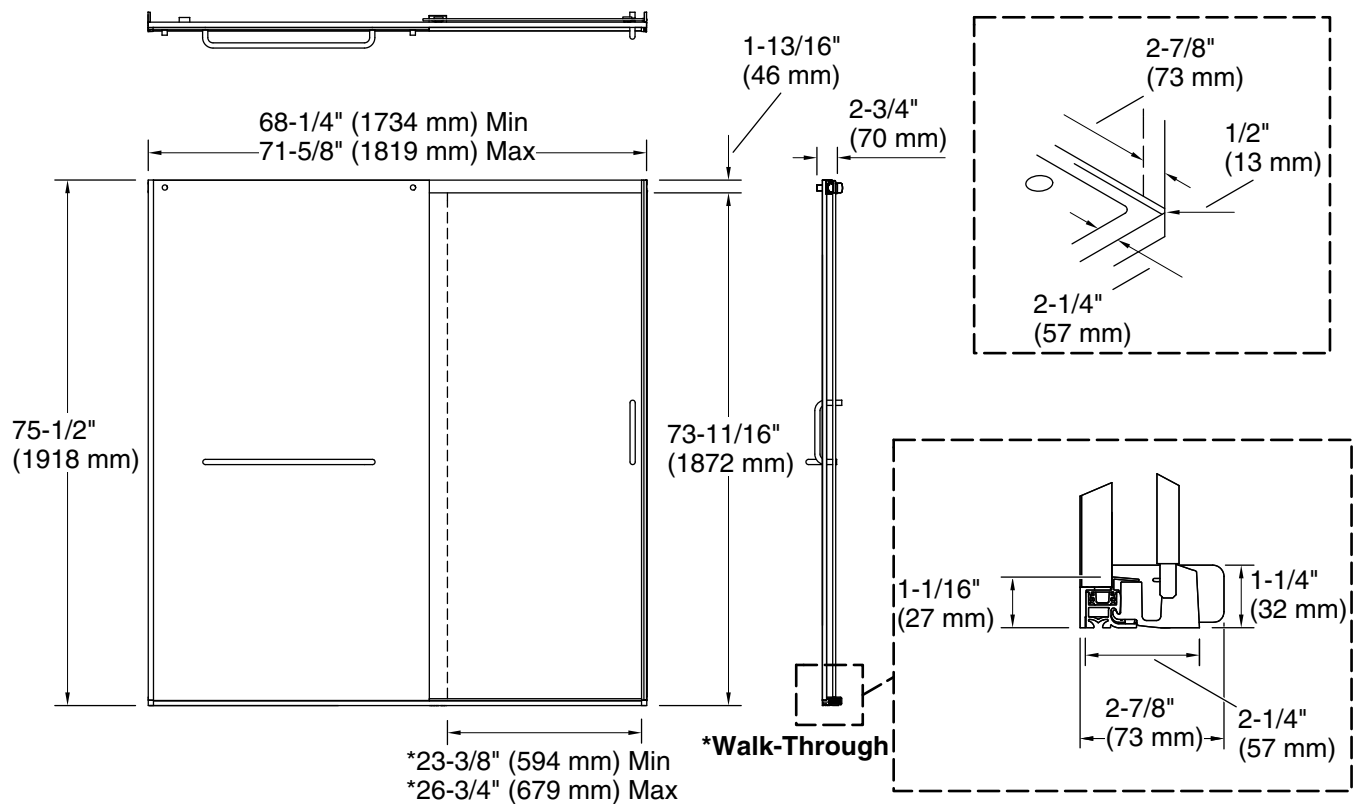

Features

- Frameless design emphasizes glass and creates a sleek, minimalist look
- Vertical handle with inside knob on moving panel
- Gently-curved towel bar provides integrated storage on fixed panel
- Tempered glass ensures enhanced safety and durability
- CleanCoat®+ glass coating creates a hydrophobic barrier that repels water, soap scum, and residue, saving time and protecting shower doors 10 times longer than original CleanCoat. (Based on 2021 internal wear/abrasion testing using a microfiber cloth.)
- Smooth, easy-to-clean wall jambs
- Full-length moving panel seal provides excellent water containment
- Coordinates with other products in the Elate collection
- Shower door configuration consists of one sliding panel and one stationary panel

Material

- Frameless, heavy 5/16" (8 mm) thick Crystal Clear tempered glass
- Anodized aluminum prevents rust and corrosion

Installation

- Fits opening widths 68-1/4" - 71-5/8" (1734 - 1819 mm)
- 75-1/2" (1918 mm) tall, with a lofty 72-11/16" (1846 mm) minimum head clearance
- 3-3/8" (86 mm) width adjustment
- Out-of-plumb adjustability simplifies installation
- Door can be installed to open to the left or right to suit your bathroom layout
- For residential use only
- Not for use in hospitality

Color	Code	Description
	SH	Bright Silver
	MX	Matte Nickel
	BL	Matte Black

Available Glass Options

Code	Description
L	Crystal Clear

Technical Information

All product dimensions are nominal.

Base-To-Wall	1/2" (13 mm)
Radius – Max:	
Shower Ledge Min	2-1/4" (57 mm)
Flat:	
Shower Wall Min	2-7/8" (73 mm)
Flat:	

Notes

The vertical opening should be a minimum of 78-13/16" (2002 mm) to allow for installation clearance.