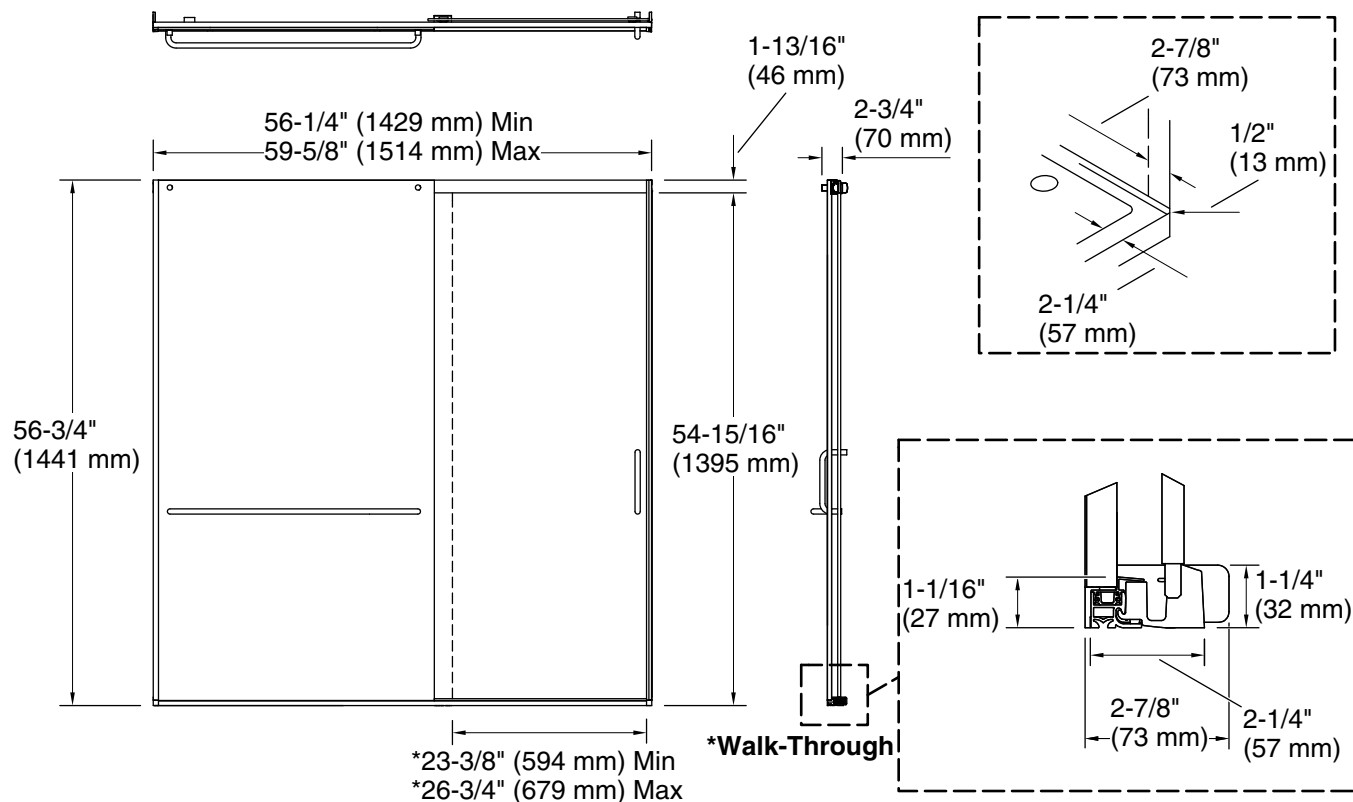

Features

- Frameless design emphasizes glass and creates a sleek, minimalist look
- Vertical handle with inside knob on moving panel
- Gently-curved towel bar provides integrated storage on fixed panel
- Tempered glass ensures enhanced safety and durability
- CleanCoat®+ glass coating creates a hydrophobic barrier that repels water, soap scum, and residue, saving time and protecting shower doors 10 times longer than original CleanCoat. (Based on 2021 internal wear/abrasion testing using a microfiber cloth.)
- Smooth, easy-to-clean wall jambs
- Full-length moving panel seal provides excellent water containment
- Coordinates with other products in the Elate collection
- Shower door configuration consists of one sliding panel and one stationary panel

- Fits opening widths 56-1/4" - 59-5/8" (1429 - 1514 mm)
- 3-3/8" (86 mm) width adjustment
- Out-of-plumb adjustability simplifies installation
- Door can be installed to open to the left or right to suit your bathroom layout
- For residential use only
- Not for use in hospitality

Color	Code	Description
■	BL	Matte Black

Available Glass Options

Code	Description
G79	Crystal Clear with Rectangular Grille Pattern

Technical Information

All product dimensions are nominal.

Base-To-Wall	1/2" (13 mm)
Radius – Max:	
Shower Ledge Min	2-1/4" (57 mm)
Flat:	
Shower Wall Min	2-7/8" (73 mm)
Flat:	

Notes

Install this product according to the installation instructions.

The vertical opening should be a minimum of 60-1/8" (1527 mm) to allow for installation clearance.