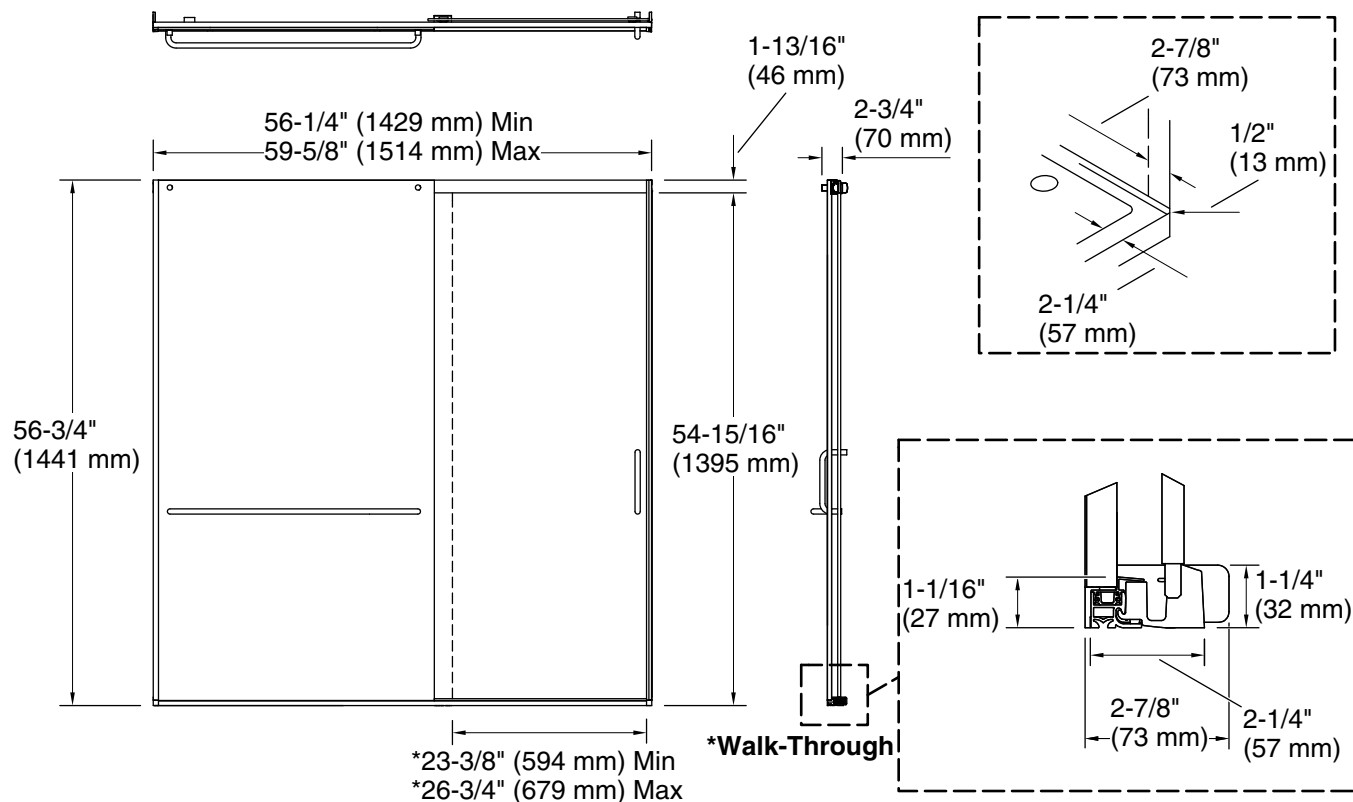

## Features

- Frameless design emphasizes glass and creates a sleek, minimalist look
- Vertical handle with inside knob on moving panel
- Gently-curved towel bar provides integrated storage on fixed panel
- Tempered glass ensures enhanced safety and durability
- CleanCoat®+ glass coating creates a hydrophobic barrier that repels water, soap scum, and residue, saving time and protecting shower doors 10 times longer than original CleanCoat. (Based on 2021 internal wear/abrasion testing using a microfiber cloth.)
- Smooth, easy-to-clean wall jambs
- Full-length moving panel seal provides excellent water containment
- Coordinates with other products in the Elate collection
- Shower door configuration consists of one sliding panel and one stationary panel

## Installation

- Fits opening widths 56-1/4" - 59-5/8" (1429 - 1514 mm)
- 3-3/8" (86 mm) width adjustment
- Out-of-plumb adjustability simplifies installation
- Door can be installed to open to the left or right to suit your bathroom layout
- For residential use only
- Not for use in hospitality

### Technical Information

All product dimensions are nominal.

Base-To-Wall	1/2" (13 mm)
Radius – Max:	
Shower Ledge Min	2-1/4" (57 mm)
Flat:	
Shower Wall Min	2-7/8" (73 mm)
Flat:	

### Notes

Install this product according to the installation instructions.

The vertical opening should be a minimum of 60-1/8" (1527 mm) to allow for installation clearance.