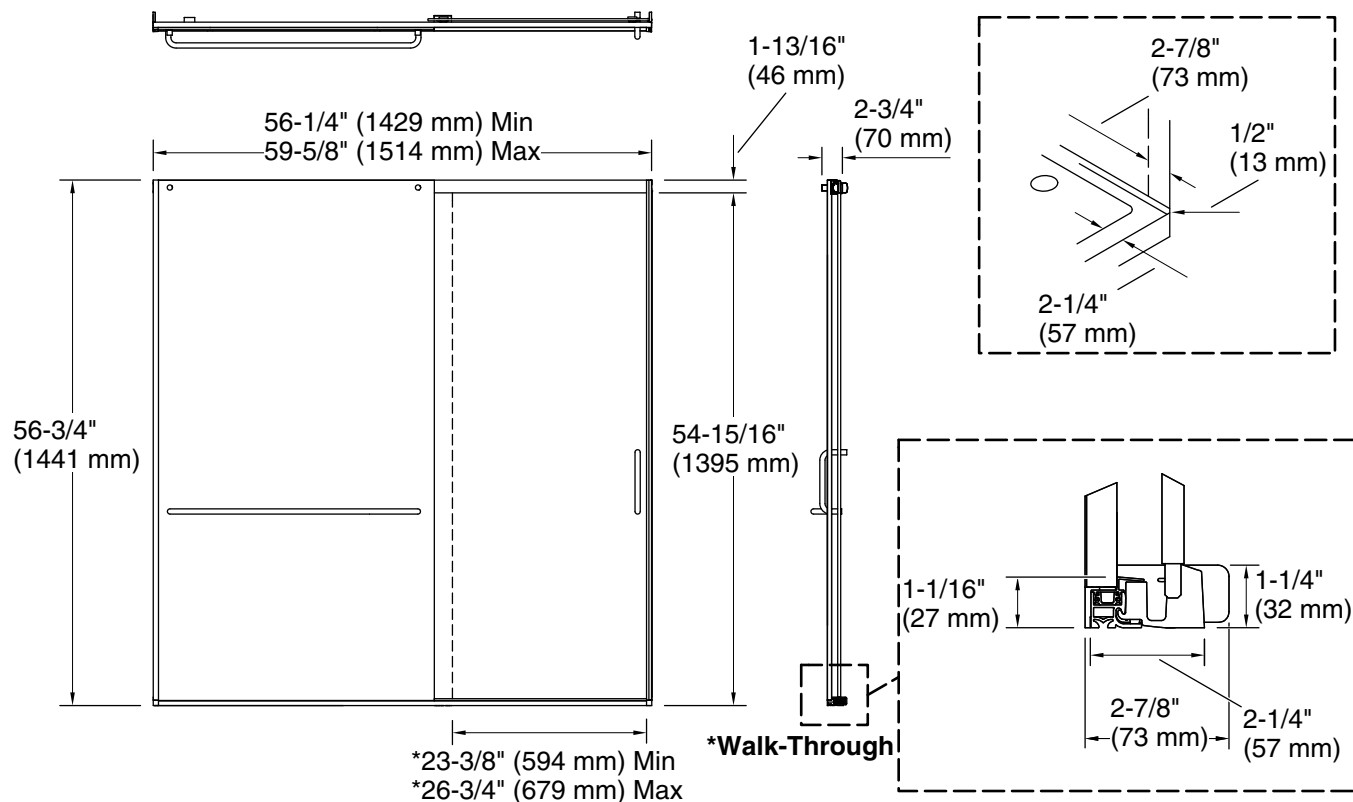

Features

- Frameless design emphasizes glass and creates a sleek, minimalist look
- Vertical handle with inside knob on moving panel
- Gently-curved towel bar provides integrated storage on fixed panel
- Tempered glass ensures enhanced safety and durability
- CleanCoat®+ glass coating creates a hydrophobic barrier that repels water, soap scum, and residue, saving time and protecting shower doors 10 times longer than original CleanCoat. (Based on 2021 internal wear/abrasion testing using a microfiber cloth.)
- Smooth, easy-to-clean wall jambs
- Full-length moving panel seal provides excellent water containment
- Coordinates with other products in the Elate collection
- Shower door configuration consists of one sliding panel and one stationary panel

Material

- Frameless, heavy 5/16" (8 mm) thick Crystal Clear tempered glass with frosted privacy band
- Anodized aluminum prevents rust and corrosion

Installation

- Fits opening widths 56-1/4" - 59-5/8" (1429 - 1514 mm)
- 3-3/8" (86 mm) width adjustment
- Out-of-plumb adjustability simplifies installation
- Door can be installed to open to the left or right to suit your bathroom layout
- For residential use only
- Not for use in hospitality

Color	Code	Description
	SH	Bright Silver
	MX	Matte Nickel
	BL	Matte Black

Available Glass Options

Code	Description
G81	Crystal Clear with Frosted Privacy Band

Technical Information

All product dimensions are nominal.

Base-To-Wall	1/2" (13 mm)
Radius – Max:	
Shower Ledge Min	2-1/4" (57 mm)
Flat:	
Shower Wall Min	2-7/8" (73 mm)
Flat:	

Notes

Install this product according to the installation instructions.

The vertical opening should be a minimum of 60-1/8" (1527 mm) to allow for installation clearance.