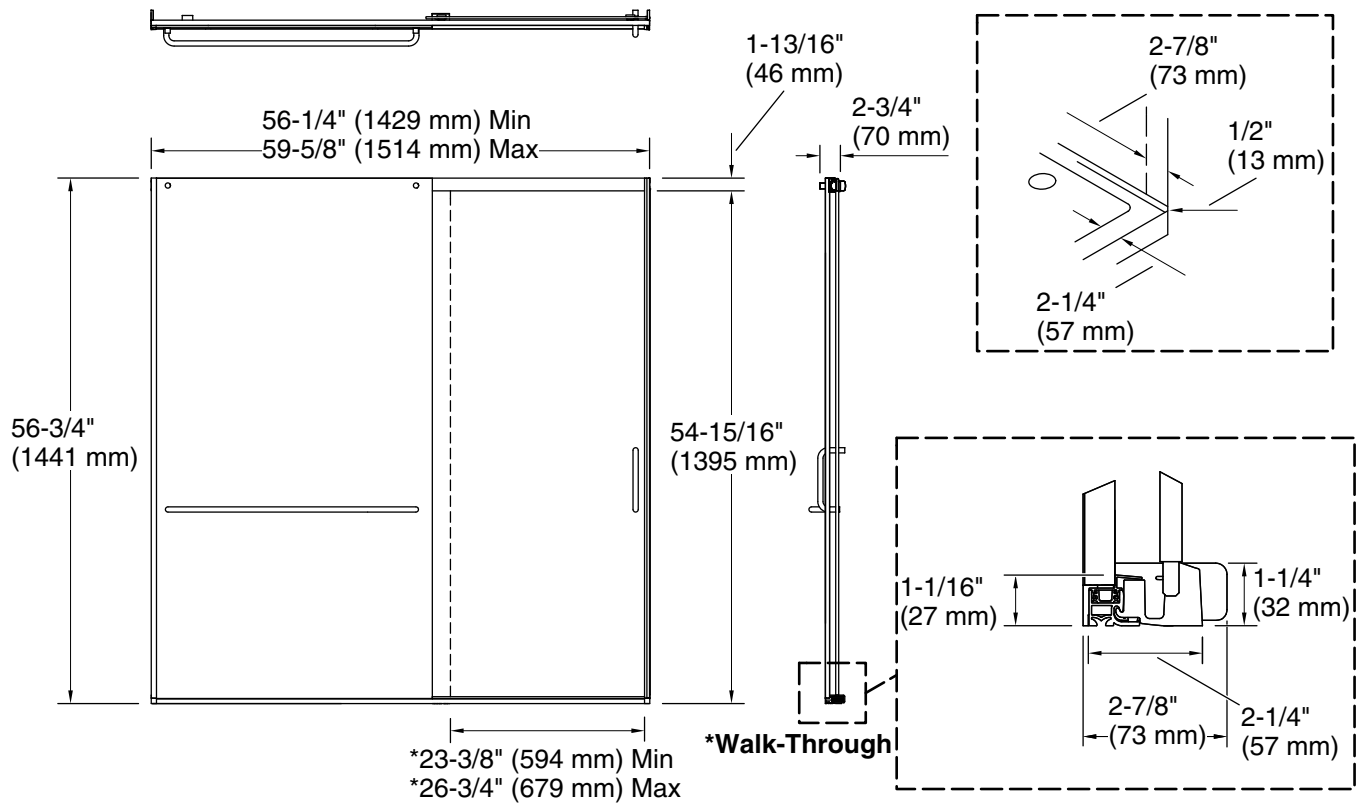

## Installation

- Fits opening widths 56-1/4" - 59-5/8" (1429 - 1514 mm)
- 3-3/8" (86 mm) width adjustment
- Out-of-plumb adjustability simplifies installation
- Door can be installed to open to the left or right to suit your bathroom layout
- For residential use only
- Not for use in hospitality

## Technical Information

All product dimensions are nominal.

Base-To-Wall	1/2" (13 mm)
Radius – Max:	
Shower Ledge Min	2-1/4" (57 mm)
Flat:	
Shower Wall Min	2-7/8" (73 mm)
Flat:	

## Notes

Install this product according to the installation instructions.

The vertical opening should be a minimum of 60-1/8" (1527 mm) to allow for installation clearance.