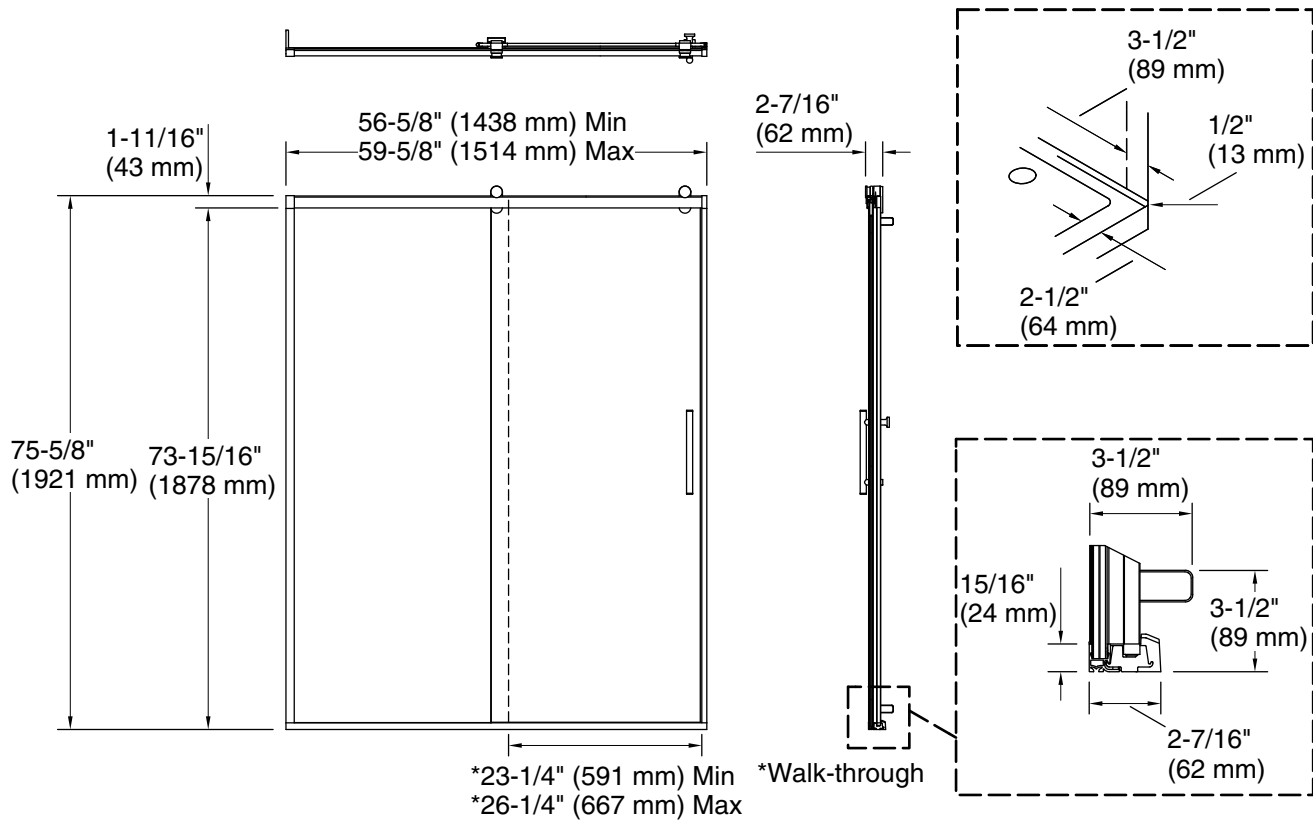

## Installation

- Fits opening widths 56-5/8" – 59-5/8" (1438 – 1514 mm)
- 77" (1956 mm) high, with a lofty 73-7/8" (1876 mm) minimum head clearance
- 3" (76 mm) width adjustment
- Out-of-plumb adjustability simplifies installation
- Door can be installed to open to the left or right to suit your bathroom layout
- For residential and hospitality use

## Technical Information

All product dimensions are nominal.

Base-To-Wall	1/2" (13 mm)
Radius – Max:	
Shower Ledge Min	2-1/2" (64 mm)
Flat:	
Shower Wall Min	3-1/2" (89 mm)
Flat:	

## Notes

The vertical opening should be a minimum of 78-1/2" (1994 mm) to allow for installation clearance.