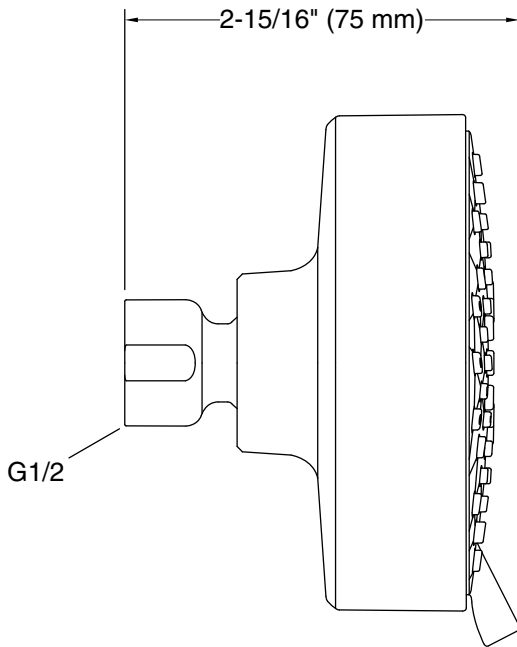

Technical Information

All product dimensions are nominal.

Spout:

Handshower rated max flow: 2.5 gal/min (9.5 l/min)

Shower/Rainhead rated max flow: 2.5 gal/min (9.5 l/min)

Notes

Install this product according to the installation instructions.