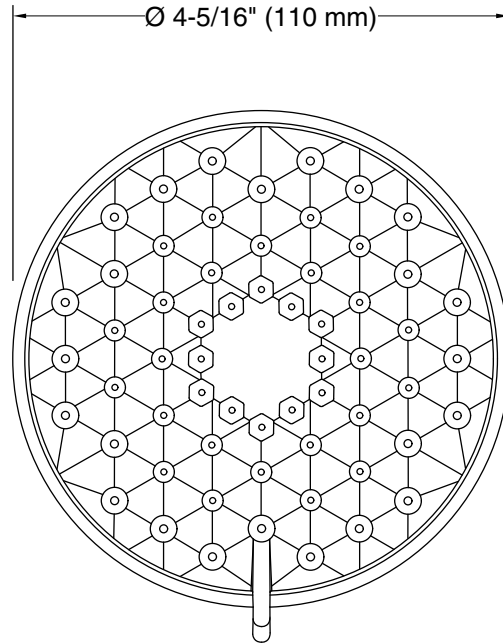

Technical Information

All product dimensions are nominal.

Spout:

Handshower rated max flow: 2.5 gal/min (9.5 l/min)

Shower/Rainhead rated max flow: 2.5 gal/min (9.5 l/min)

Notes

Install this product according to the installation instructions.