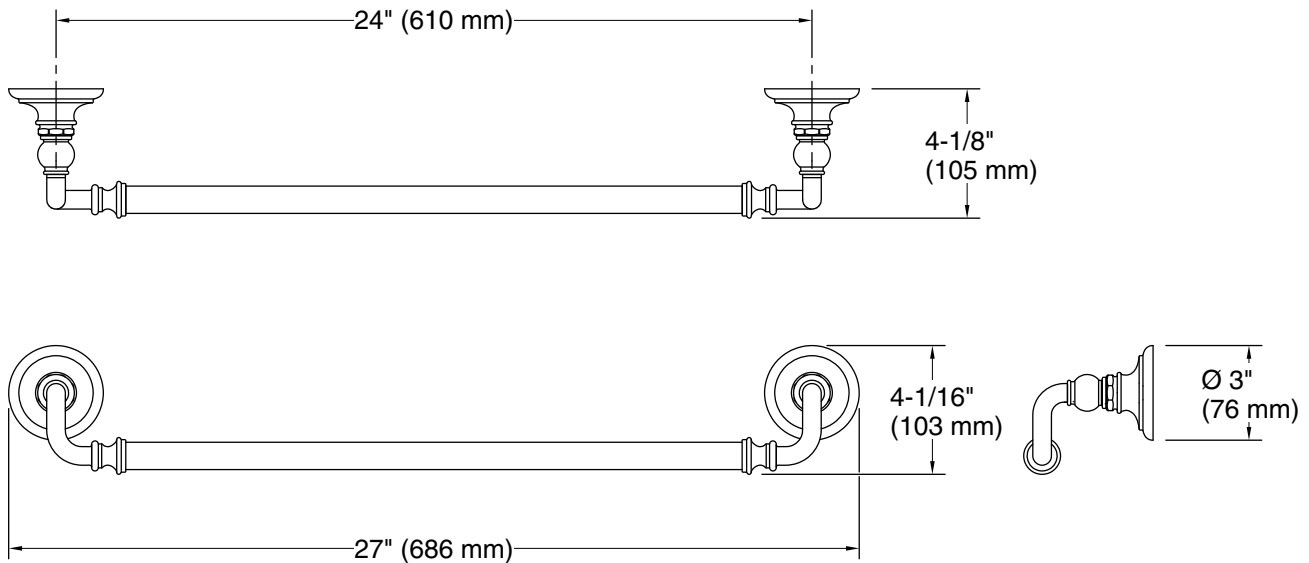

Technical Information

All product dimensions are nominal.

Material: Metal

Notes

Install this product according to the installation guide.

CAUTION: Risk of personal injury. Do not install these products in any area where they are likely to be used inadvertently as a grab bar or support bar. These products are not designed or intended for use as a grab bar or support bar.