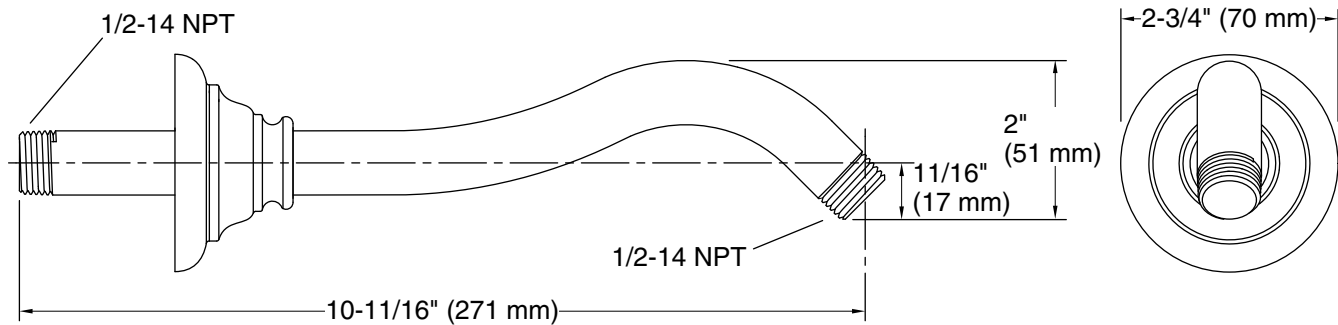

### Features

- 1/2" NPT connection
- Coordinates with other products in the Artifacts collection
- 10-11/16" (297 mm) x 2-3/4" (70 mm) x 2-3/4" (70 mm)

### Technical Information

All product dimensions are nominal.