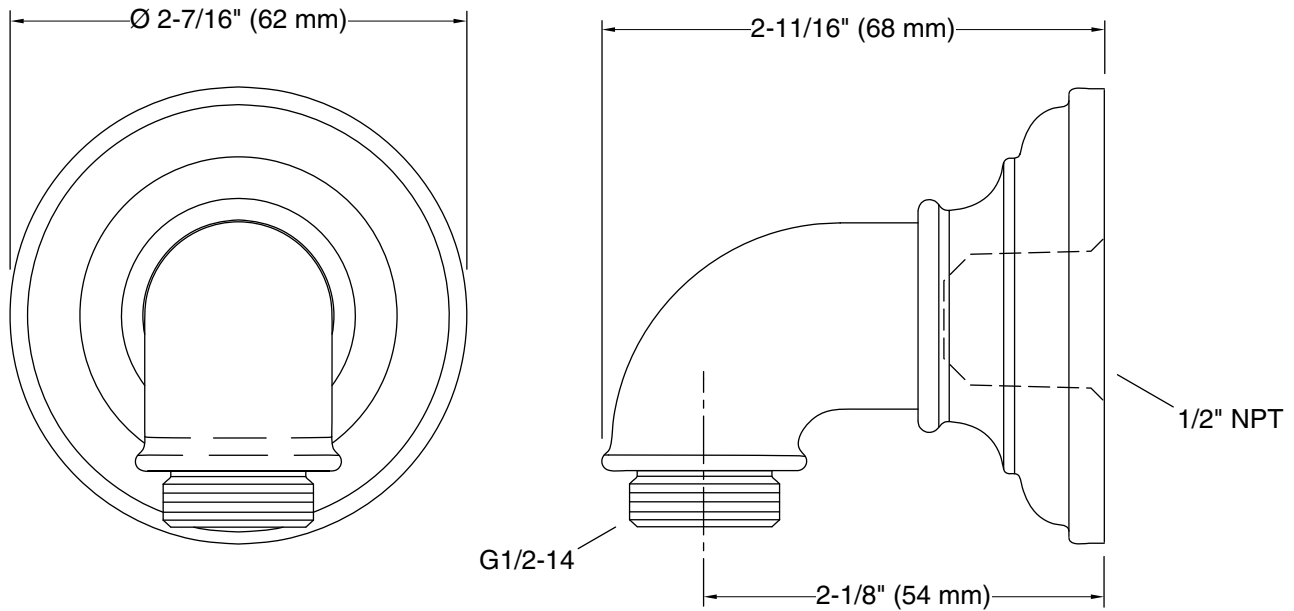

Technical Information

All product dimensions are nominal.

Spout:

Notes

Install this product according to the installation instructions.