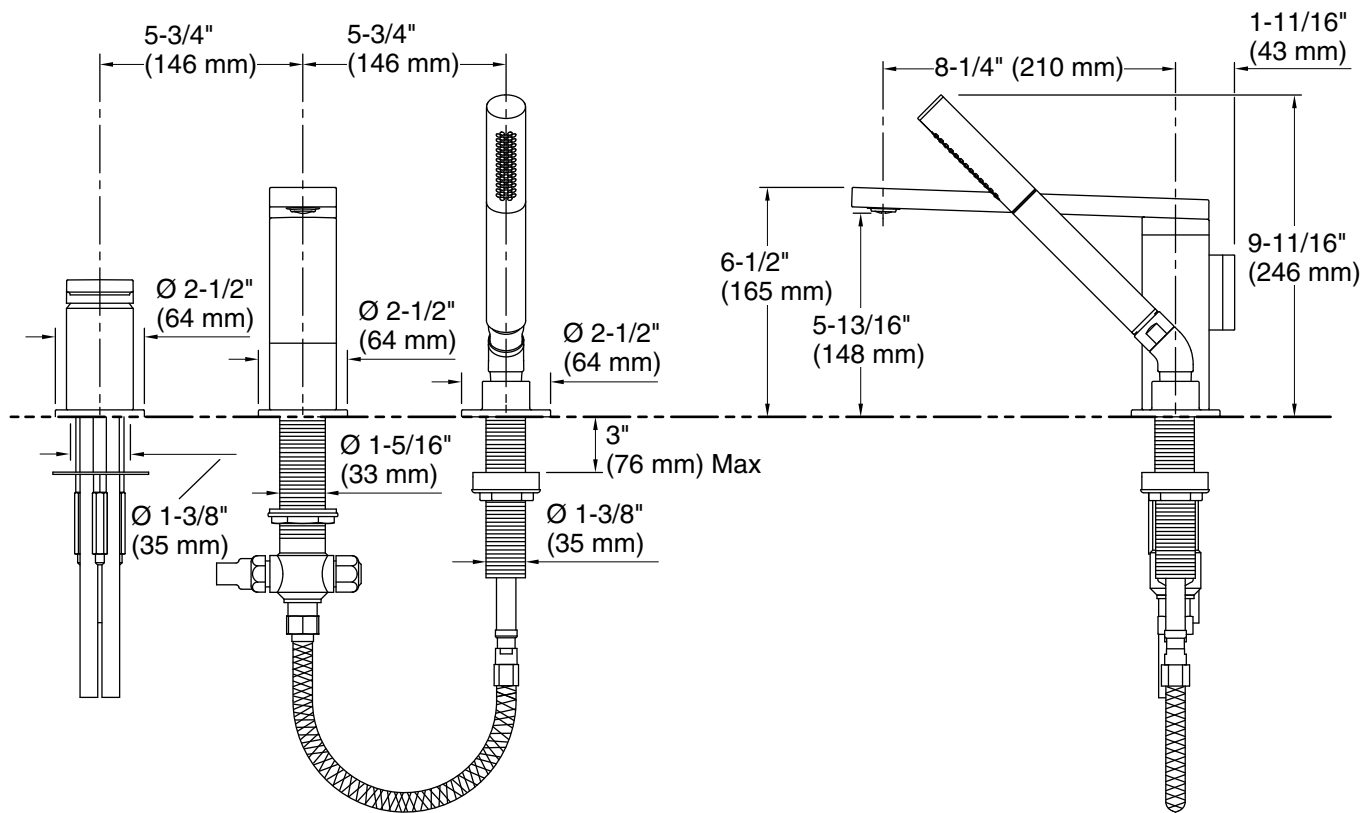

Features

- Metal construction
- Single-function handshower with 60" (1524 mm) length hose
- KOHLER® ceramic disc valves exceed industry longevity standards for a lifetime of durable performance
- High-temperature limit setting for added safety
- 8.0 gpm (30.3 lpm) maximum bath faucet flow rate at 45 psi (3.1 bar)
- Coordinates with Composed faucets, accessories, and showering components to complete your bathroom

Material

- Premium metal construction for durability and reliability
- KOHLER finishes resist corrosion and tarnishing

Installation

- Deck- or bath-mount

Recommended Products/Accessories

- K-73141 18" Towel Bar
- K-73142 24" Towel Bar
- K-73144 24" Double Towel Bar
- K-73145 towel arm
- K-73146 Double Robe Hook
- K-73147 Pivoting toilet paper holder
- K-73148 Vertical toilet paper holder

Technical Information

All product dimensions are nominal.

Faucet flow rate: 8 gal/min (30.3 l/min)

Spout:

Spout reach: 8-1/4" (210 mm)

Handshower rated max flow: 1.75 gal/min (6.6 l/min)

Notes

For use with automatic compensating valves rated at 1.31 gal/min (5 l/min) or less.