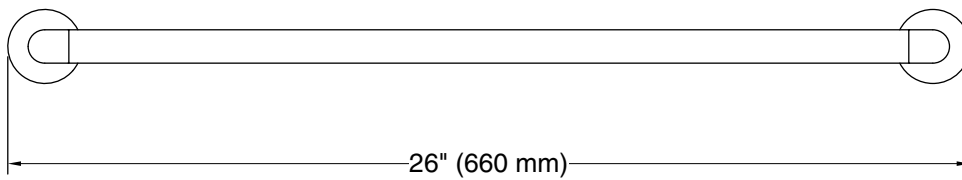

Features

- Coordinates with faucets and accessories in the Composed collection

Material

- Premium metal construction for durability and reliability
- KOHLER finishes resist corrosion and tarnishing

Installation

Technical Information

All product dimensions are nominal.

Material: Zinc, Brass

Notes

Install this product according to the installation instructions.