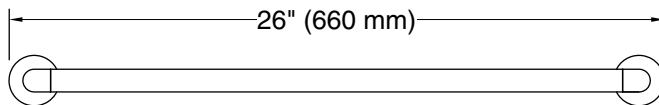

Features

- Double bar provides additional storage in bathroom space
- Coordinates with faucets and accessories in the Composed collection

Material

- Premium metal construction for durability and reliability
- KOHLER finishes resist corrosion and tarnishing

Technical Information

All product dimensions are nominal.

Material: Zinc, Brass

Notes

Install this product according to the installation instructions.