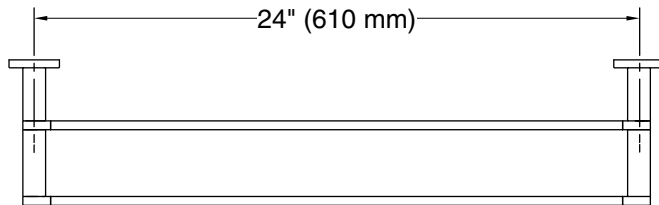

Features

- Double bar provides additional storage in bathroom space
- Coordinates with faucets and accessories in the Composed collection

Material

- Premium metal construction for durability and reliability
- KOHLER finishes resist corrosion and tarnishing

Technical Information

All product dimensions are nominal.

Material: Zinc, Brass

Notes

Install this product according to the installation instructions.