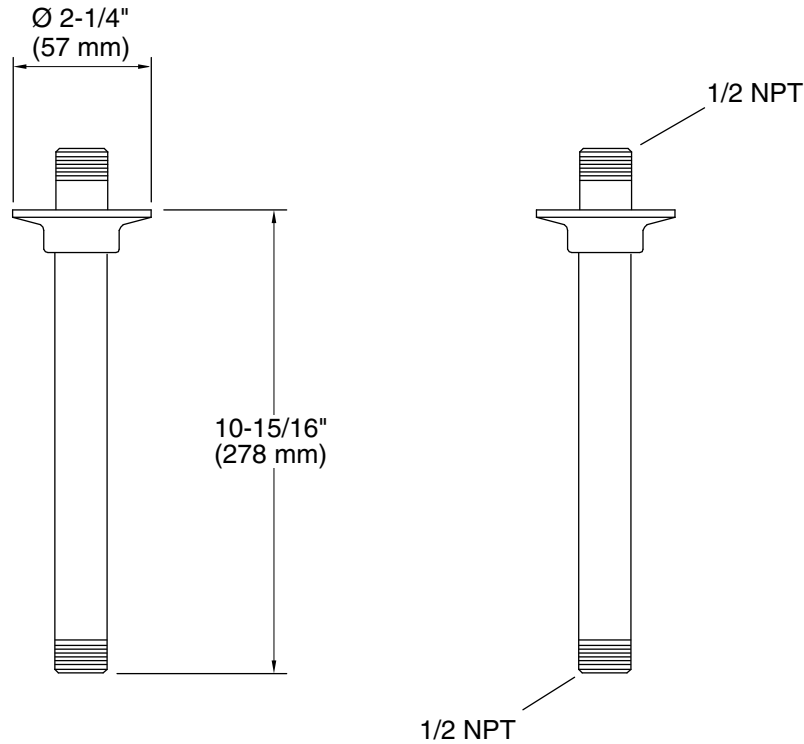

### Features

- 1/2" NPT connections
- Includes flange
- 12" (303 mm) straight shower arm

### Installation

- Ceiling-mount

**Technical Information**

All product dimensions are nominal.

**Spout:**

**Notes**

Install this product according to the installation instructions.