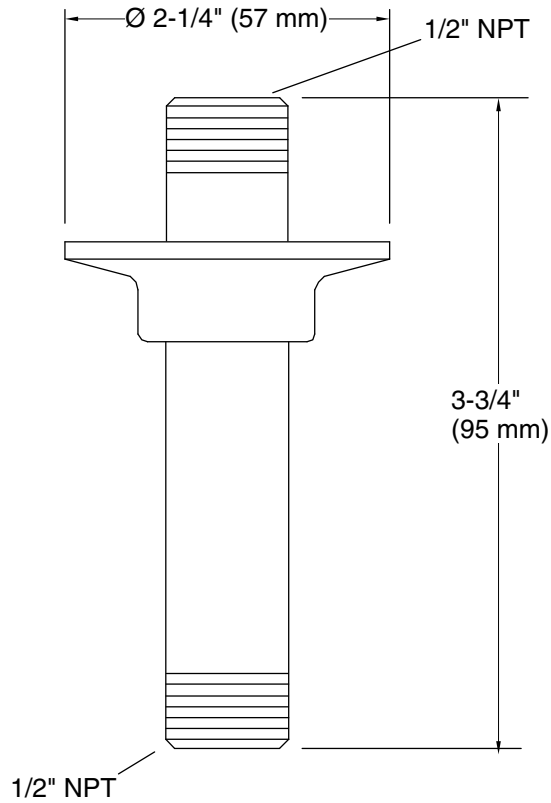

KOHLER® Faucets 3" ceiling-mount single-function rainhead arm & flange **K-7396**

Features

- 1/2" NPT connections
- Includes flange
- 3" (76 mm) straight shower arm

Material

- Brass
- KOHLER finishes resist corrosion and tarnishing

9-20-2025 01:02 - US/CA

THE BOLD LOOK
OF **KOHLER**®

KOHLER Faucets 3" ceiling-mount single-function rainhead arm & flange
K-7396

Technical Information

All product dimensions are nominal.

Spout:

Notes

Install this product according to the installation instructions.