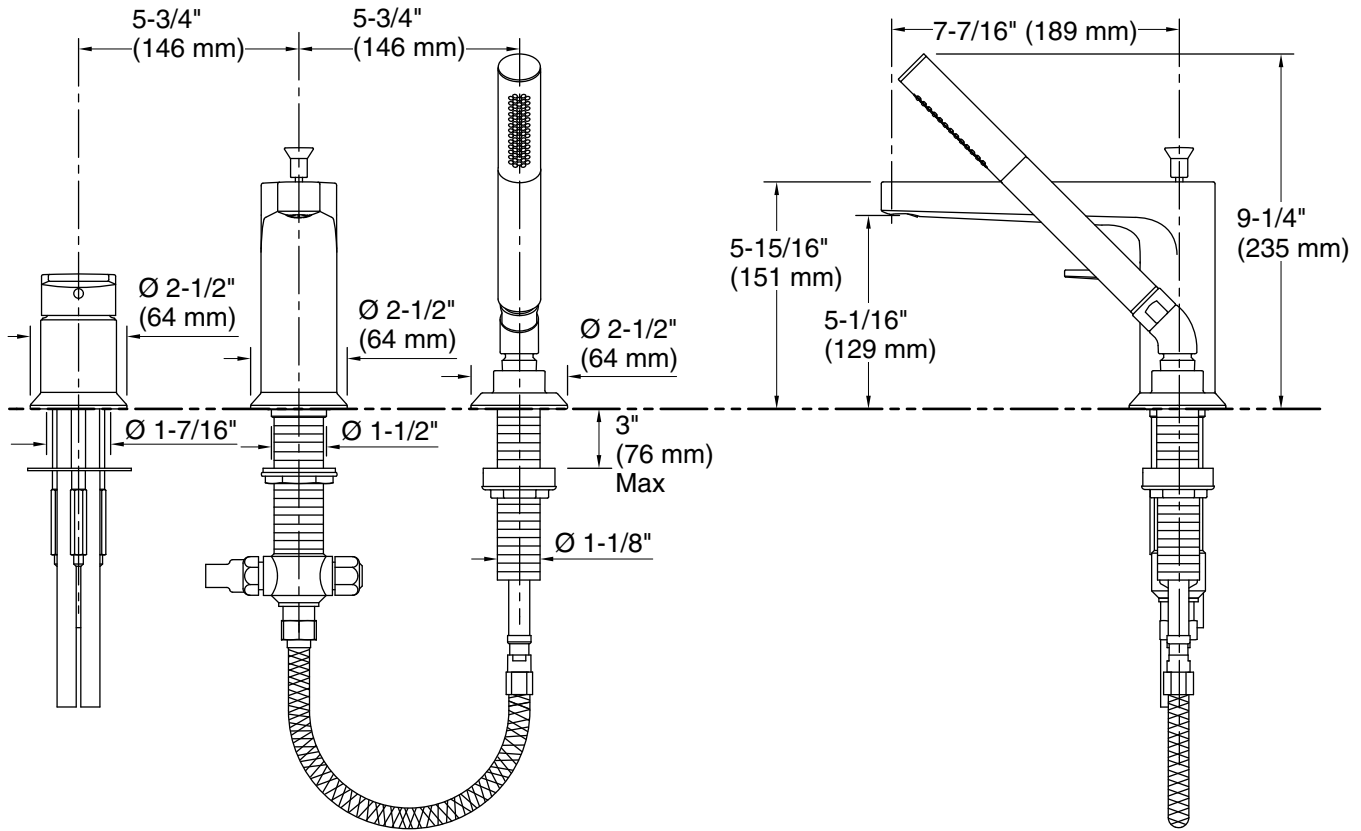

### Features

- 7-7/16" (189 mm) diverter spout
- 11.0 gpm (41.6 lpm) maximum flow rate at 45 psi (3.1 bar)
- Remote-valve handle allows for ease of access
- Single lever handle allows for both on/off activation and temperature setting
- High-temperature limit setting for added safety
- MasterClean™ sprayface features an easy-to-clean surface that withstands mineral buildup and maximizes spray performance
- KOHLER® ceramic disc valves exceed industry longevity standards for a lifetime of durable performance
- Coordinates with Pitch® bath and shower trim

### Installation

- Deck- or bath-mount

### Technical Information

All product dimensions are nominal.

Faucet flow rate: 11 gal/min (41.6 l/min)

### Spout:

Spout reach: 7-7/16" (189 mm)

Handshower rated max flow: 1.75 gal/min (6.6 l/min)