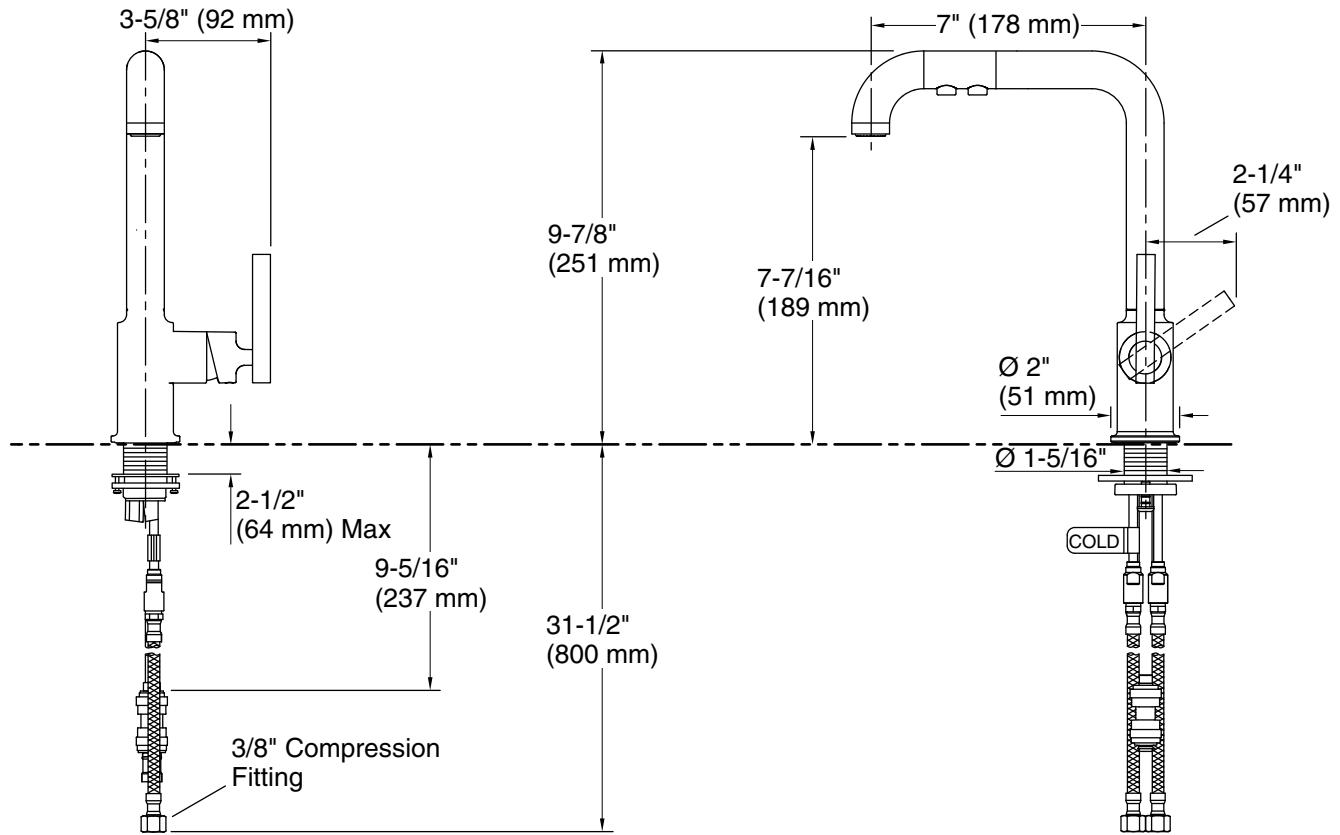

Technical Information

All product dimensions are nominal.

Faucet flow rate: 1.5 gal/min (5.7 l/min)

Spout:

Spout reach: 7" (178 mm)

Notes

Install this product according to the installation guide.

ADA compliant for faucet handles only.