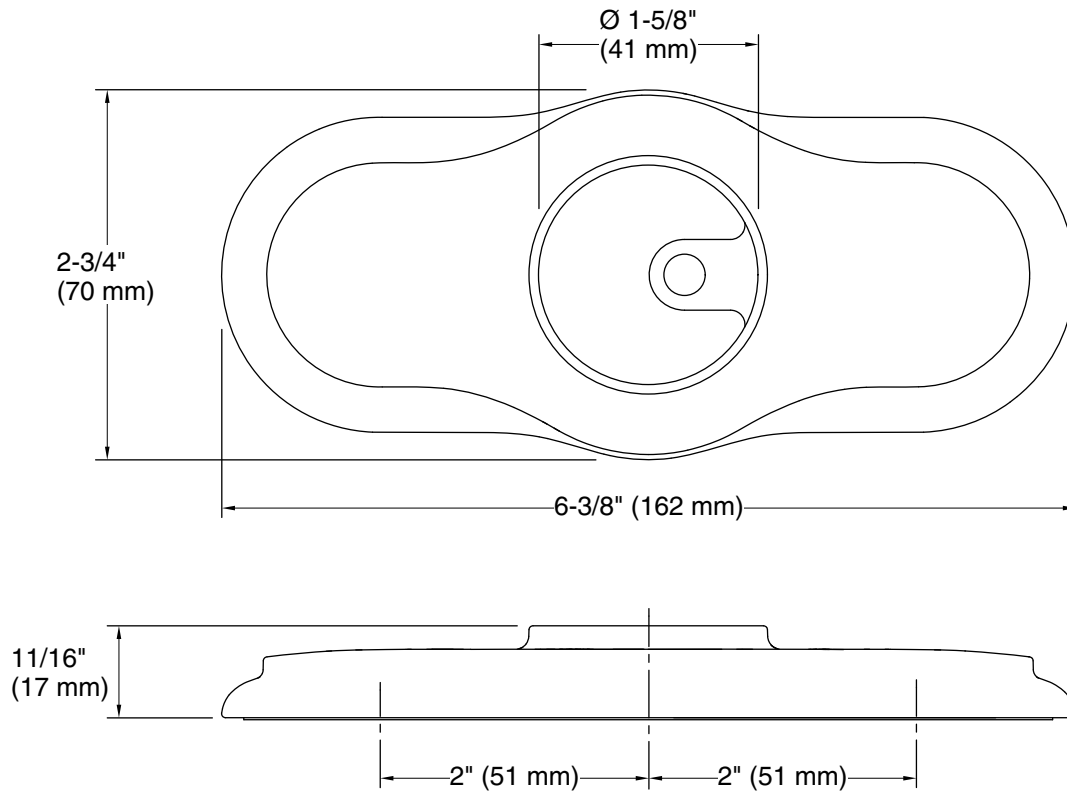

Technical Information

All product dimensions are nominal.

Material: Zinc

Notes

Install this product according to the installation instructions.