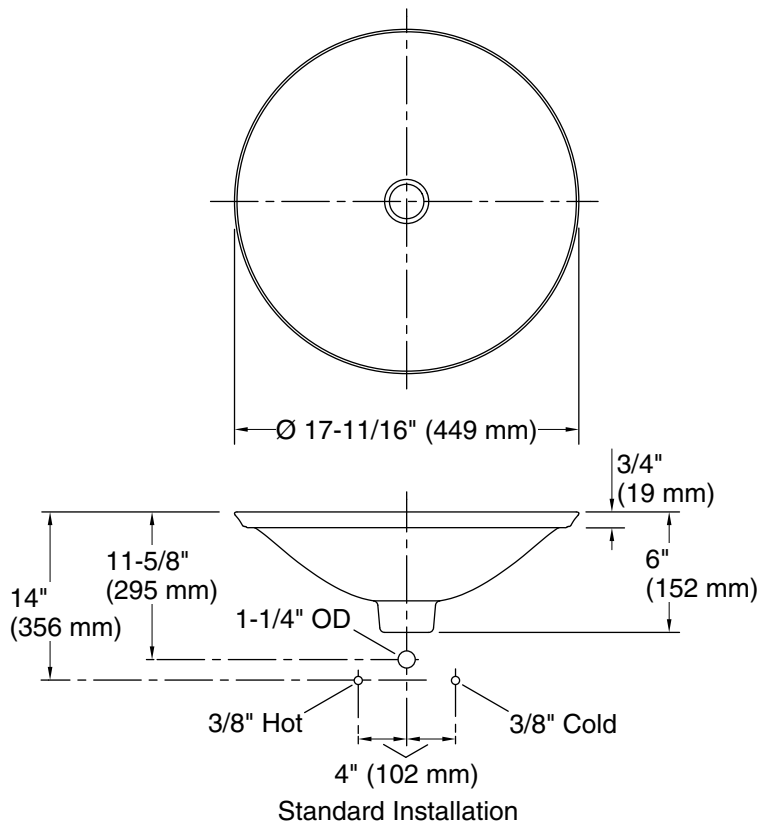

Technical Information

All product dimensions are nominal.

- Basin configuration: Single Bowl
- Bowl area (Only): Length: 17-1/4" (437 mm)
 Width: 17-1/4" (437 mm)
 Bowl depth: 4" (102 mm)
 Water depth: 4" (102 mm)
- With overflow: No
- Template: 1242827, required, included