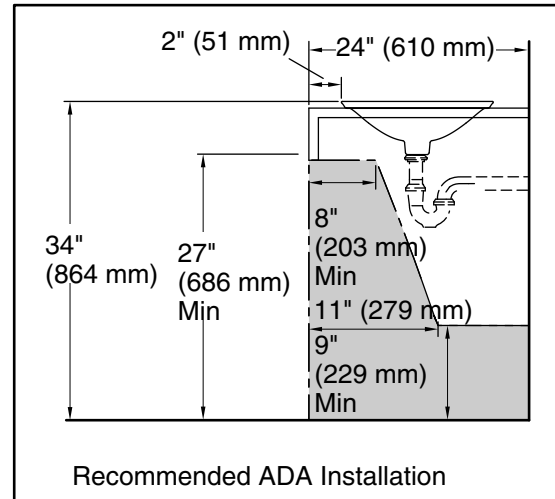

Technical Information

All product dimensions are nominal.

- Basin configuration: Single Bowl
- Bowl area (Only): Length: 17-1/4" (437 mm)
 Width: 17-1/4" (437 mm)
 Bowl depth: 4" (102 mm)
 Water depth: 4" (102 mm)
- With overflow: No
- Template: 1242827, required, included