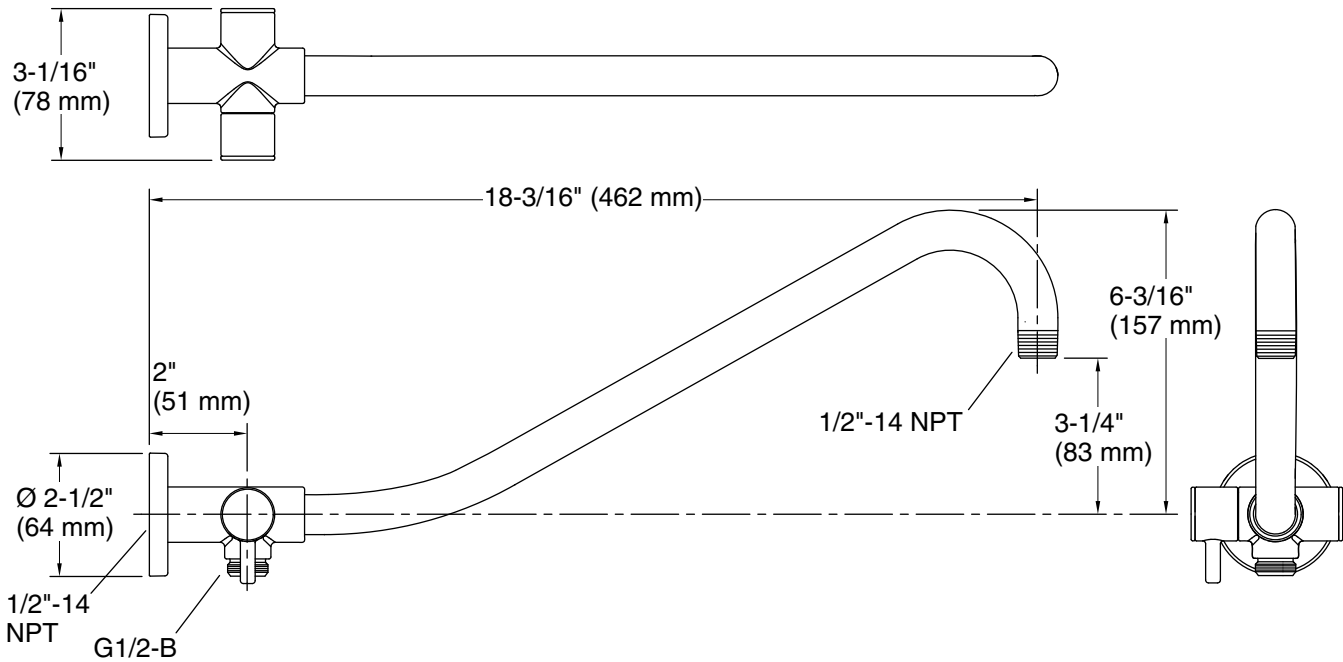

Features

- Diverter switches water between rainhead and handshower
- For use with KOHLER showerheads and handshowers (sold separately)
- Includes flange
- 1/2" NPT connection

Material

- Premium metal construction for durability and reliability
- KOHLER finishes resist corrosion and tarnishing

Installation

- Wall-mount

Recommended Products/Accessories

- K-30646 Showerhead filter
- K-30647 Showerhead replacement filter, two-pack
- K-76334 Shower Arm Trim, Traditional
- K-76335 Shower Arm Trim, Square

Technical Information

All product dimensions are nominal.

Spout:

Notes

Install this product according to the installation instructions.