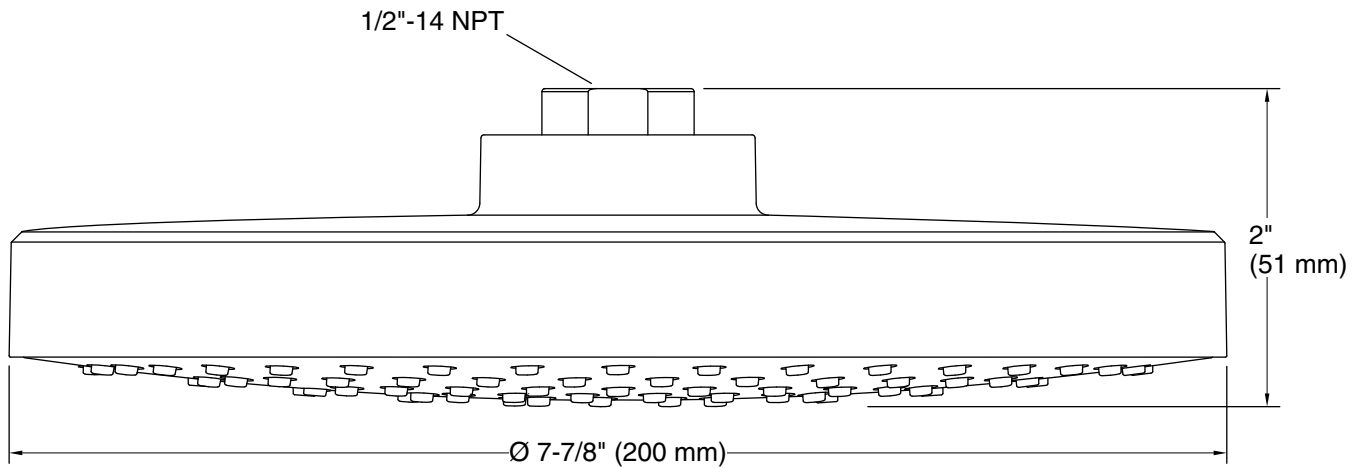

Features

- Spray delivers a drenching rain experience
- Angled nozzles provide a full-coverage spray
- Adjustable swivel ball joint allows for precise spray adjustment
- MasterClean™ sprayface features an easy-to-clean surface that withstands mineral buildup and maximizes spray performance
- Complements the Awaken collection
- 1/2" NPT connection

Material

- KOHLER finishes resist corrosion and tarnishing

Installation

- Installs as a ceiling or wall mount application
- Shower arm and flange sold separately

Codes/Standards

ASME A112.18.1/CSA B125.1
DOE - Energy Policy Act 1992
EPA WaterSense®
California Energy Commission (CEC)
NOM Standards
NOM 008-CONAGUA

Technical Information

All product dimensions are nominal.

Spout:

Shower/Rainhead rated max flow: 1.75 gal/min (6.6 l/min)

Notes

Install this product according to the installation instructions.