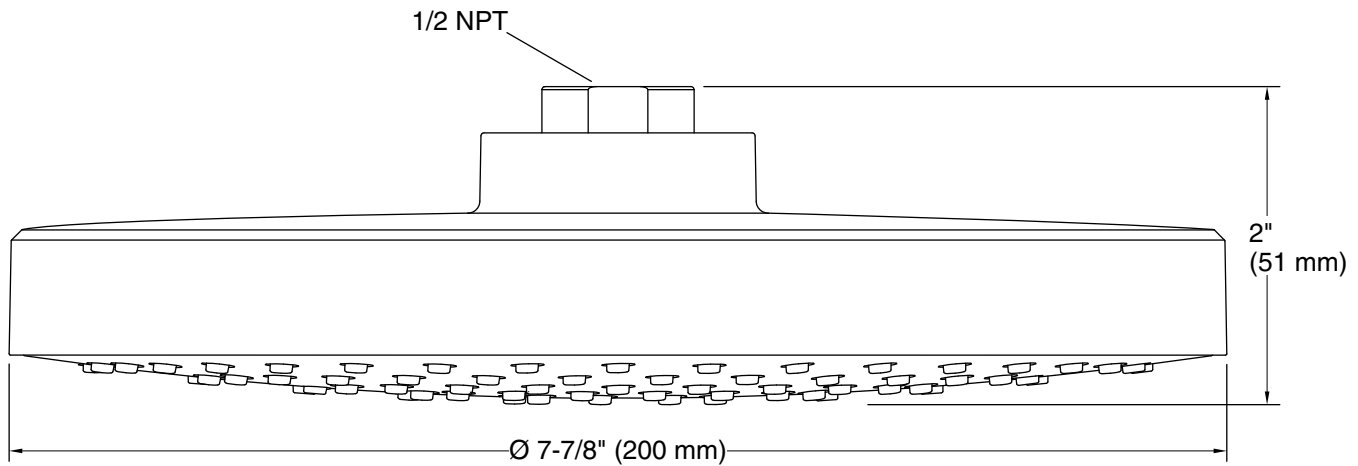

Features

- Spray delivers a drenching rain experience
- Angled nozzles provide a full-coverage spray
- Adjustable swivel ball joint allows for precise spray adjustment
- MasterClean™ sprayface features an easy-to-clean surface that withstands mineral buildup and maximizes spray performance
- 2.5 gpm (9.5 lpm) maximum flow rate at 45 psi (3.1 bar)
- Recommended for use with HydroRail® shower columns K-45210, K-45212, K-45211, and K-45209 (sold separately)
- Coordinates with other products in the Awaken collection

Material

- Durable material construction
- KOHLER finishes resist corrosion and tarnishing

Installation

- Wall- or ceiling-mount
- 1/2" -14 NPT connection
- Shower arm and flange sold separately

Codes/Standards

Color	Code	Description
	CP	Polished Chrome
	BN	Vibrant® Brushed Nickel
	BL	Matte Black
	2MB	Vibrant® Brushed Moderne Brass

Technical Information

All product dimensions are nominal.

Spout:

Handshower rated max flow: 2.5 gal/min (9.5 l/min)