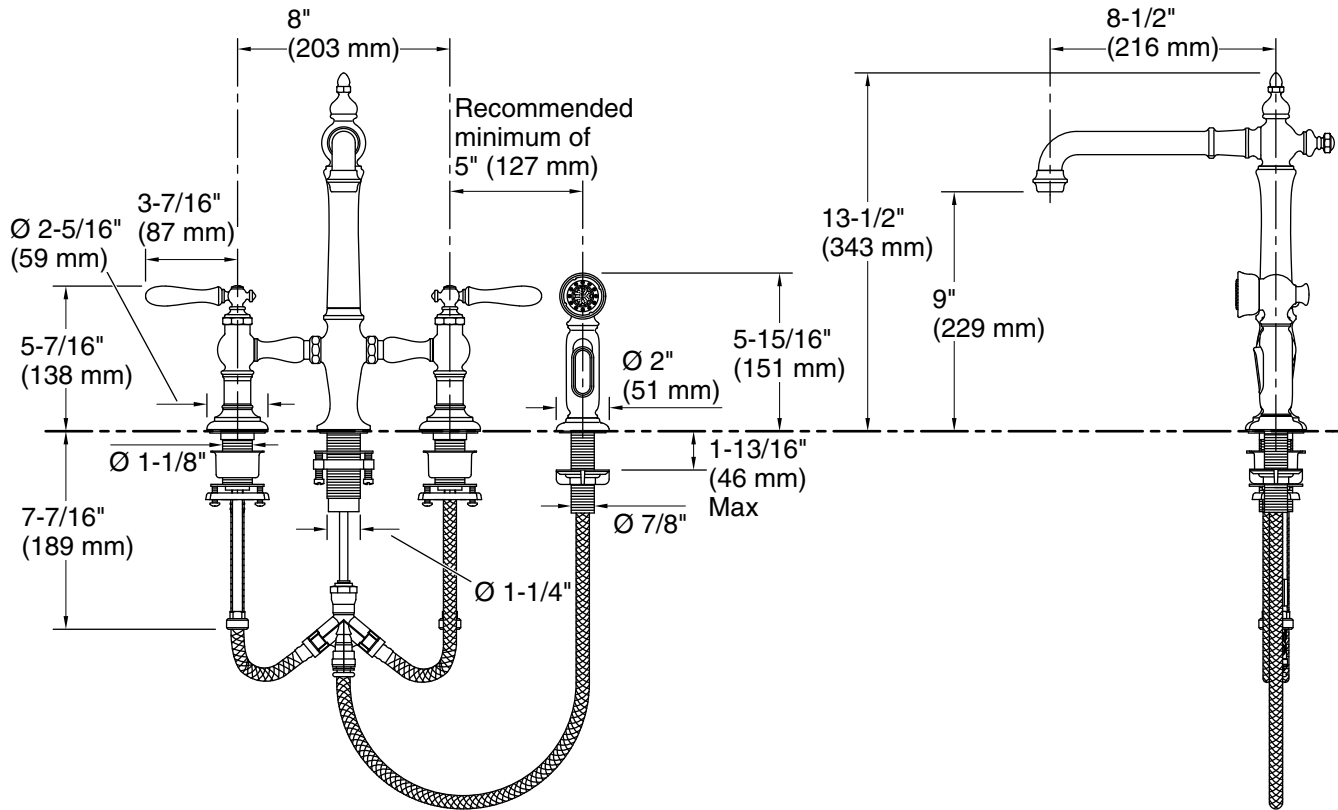

10-17-2025 23:10 - US/CA

THE BOLD LOOK
 OF **KOHLER®**

KOHLER® Faucets

Three-hole bridge kitchen sink faucet with side sprayer

Artifacts®

K-76519-4

Technical Information

All product dimensions are nominal.

Faucet flow rate: 1.5 gal/min (5.7 l/min)

Spout:

Spout reach: 8-1/2" (216 mm)

Notes

Install this product according to the installation guide.

Drill the hole for the sidespray a minimum of 5" (127 mm) from the center of the lever handle.