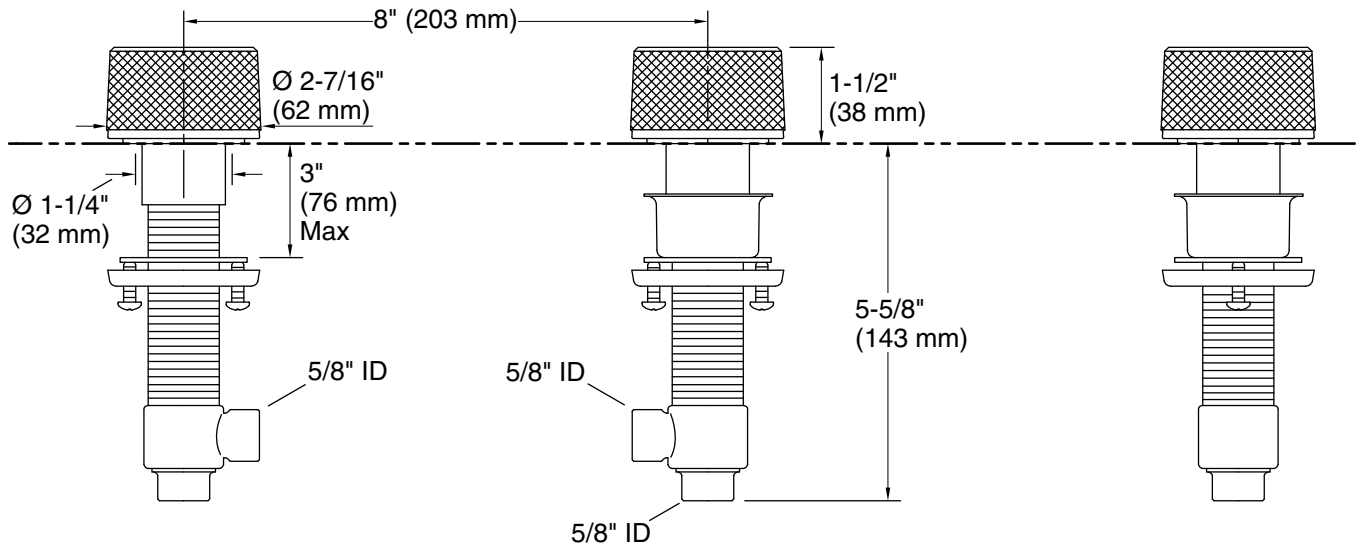

Material

- Premium metal construction for durability and reliability
- KOHLER finishes resist corrosion and tarnishing

Installation

- Deck-mount
- Valves included

Required Products/Accessories

- K-77985 deck-mount bath spout with Tube design
- or
- K-77986 deck-mount bath spout with Ribbon design
- or
- K-77987 deck-mount bath spout with Row design

Technical Information

All product dimensions are nominal.

Spout:

Notes

Install this product according to the installation instructions.