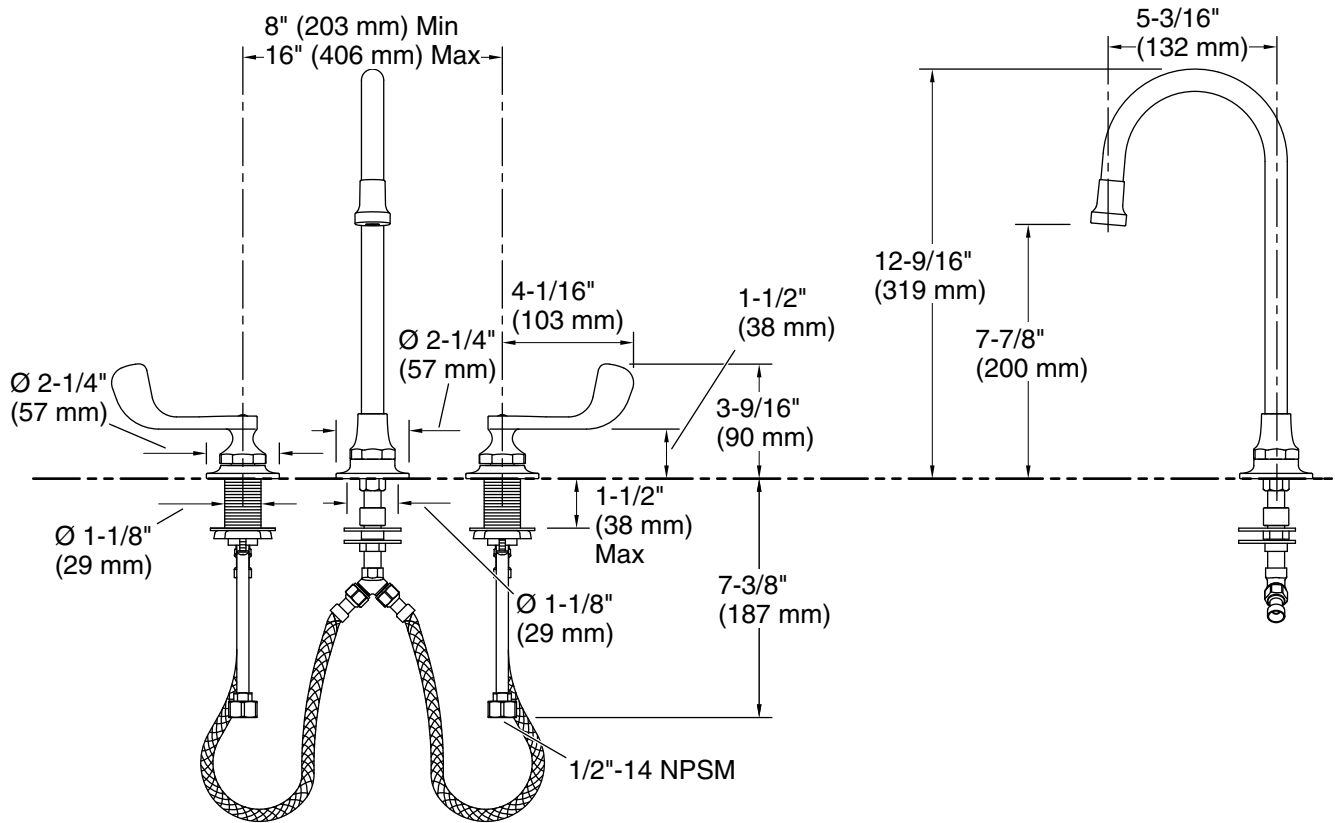

Features

- Two-handle widespread faucet for 8" - 16" (203 - 406 mm) centers
- Swing/rigid spout
- Quarter-turn washerless ceramic disc valves ensure a lifetime of durable performance
- 1.0 gpm (3.8 lpm) maximum flow rate at 60 psi (4.14 bar)
- Free flow outlet with water flow regulator at bottom of spout
- Vandalproof ADA-compliant wristblade handles with red and blue indexing
- Less drain
- Brass construction and valve bodies

Technical Information

All product dimensions are nominal.

Faucet flow rate: 1 gal/min (3.8 l/min)

Drain tailpiece included: No

Spout:

Spout reach: 5-3/16" (132 mm)

Notes

Install this product according to the installation instructions.