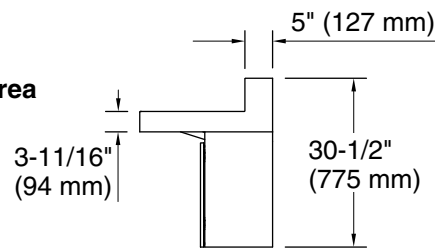

### Technical Information

All product dimensions are nominal.

Basin configuration: Single Bowl

Min. base cabinet width: 24" (610 mm)

With overflow: Yes

Drain hole: 1-3/4" (44 mm)