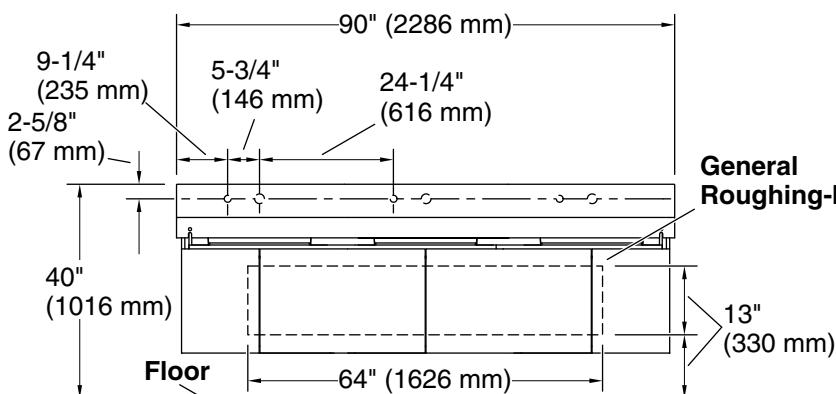

Recommended ADA Installation