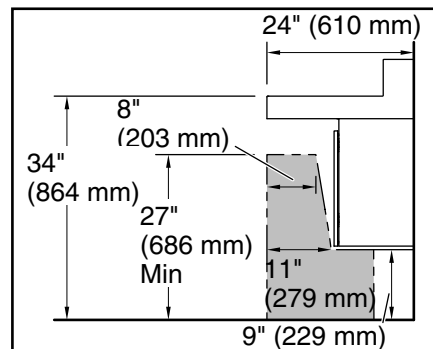

Recommended ADA Installation