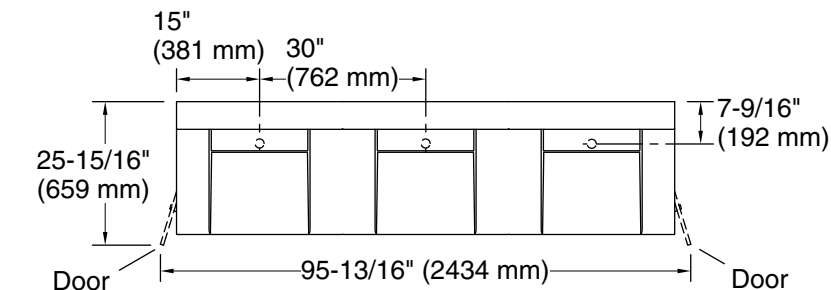

Recommended ADA Installation