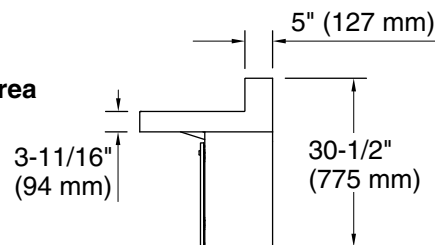

10-8-2025 06:18 - US/CA

THE BOLD LOOK
OF **KOHLER**®

Recommended ADA Installation

Technical Information

All product dimensions are nominal.

Basin configuration: Single Bowl

Min. base cabinet width: 24" (610 mm)

With overflow: Yes

Drain hole: 1-3/4" (44 mm)

Notes

Install this product according to the installation instructions.

Select the type of fastener based upon the wall material. 500 lb (227 kg) minimum load bearing fasteners are recommended.