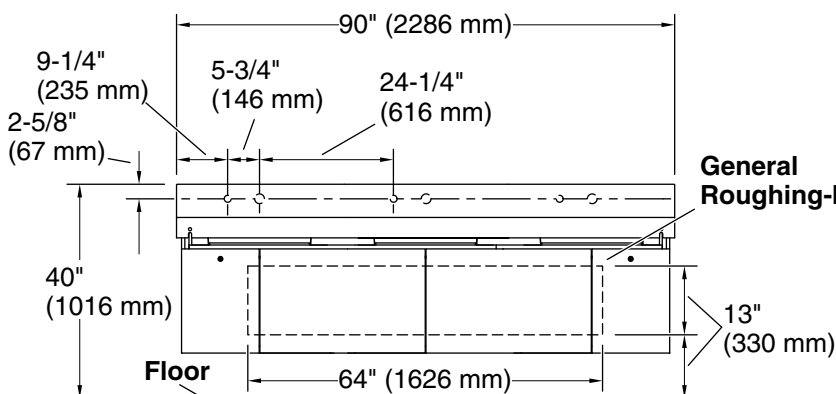

10-8-2025 06:18 - US/CA

THE BOLD LOOK
OF **KOHLER**®

Recommended ADA Installation

Technical Information

All product dimensions are nominal.

Basin configuration: Single Bowl

Min. base cabinet width: 24" (610 mm)

With overflow: Yes

Drain hole: 1-3/4" (44 mm)

Notes

Install this product according to the installation instructions.

Select the type of fastener based upon the wall material. 500 lb (227 kg) minimum load bearing fasteners are recommended.