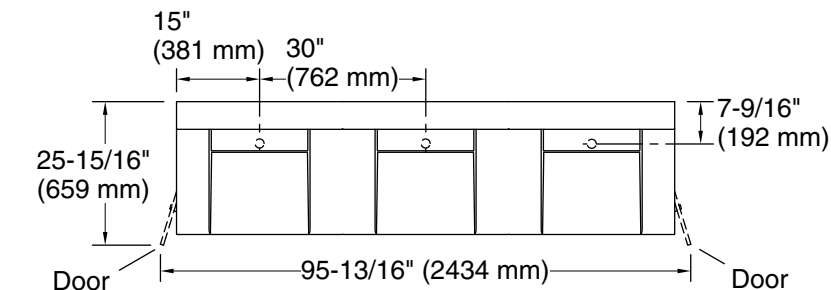

10-8-2025 06:18 - US/CA

THE BOLD LOOK
OF **KOHLER**®

Recommended ADA Installation

Technical Information

All product dimensions are nominal.

Basin configuration: Single Bowl

Min. base cabinet width: 24" (610 mm)