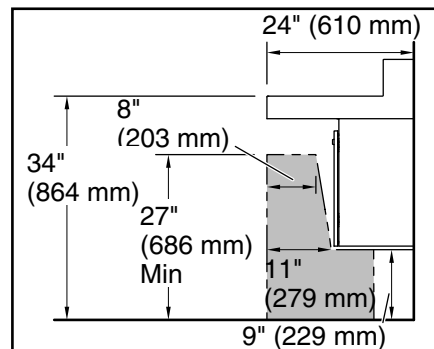

10-8-2025 06:18 - US/CA

THE BOLD LOOK
OF **KOHLER**®

Recommended ADA Installation

Technical Information

All product dimensions are nominal.

Basin configuration: Single Bowl

Min. base cabinet width: 24" (610 mm)